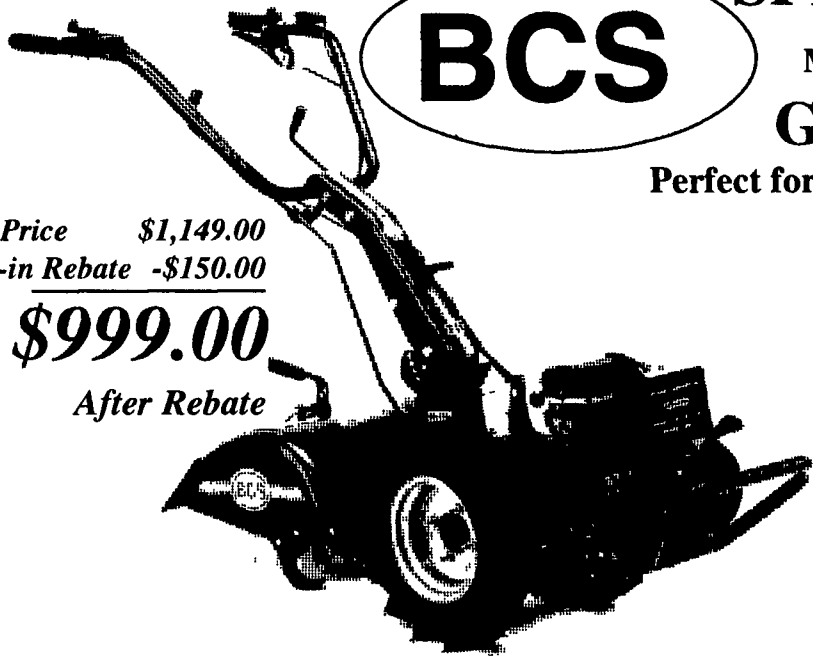

SPRING REBATE SALE

Mail-in rebate with purchase of ANY BCS tractor and attachment.

Gardener 710

Perfect for Small and Medium Gardens

Sale Price \$1,149.00
Mail-in Rebate -\$150.00

\$999.00

After Rebate

SPECIFICATIONS

Engine	5hp Briggs & Stratton
Speed w/Tiller	.6 forward & 2.5 reverse
Tire Size	4"x8" tractor tread tires
Tilling Width	18"
Tilling Depth	8"
Weight w/tiller	178 lbs.

Popular Options:

- ✓ 30" Sickle Bar Mower
- ✓ 24" Snow Thrower
- ✓ 22" Lawn Mower

Convenient Electric Start is Available

Gardener 716

For Those Who Want More

Popular Options:

- ✓ 30" Sickle Bar Mower
- ✓ 24" Snow Thrower
- ✓ 22" Lawn Mower

SPECIFICATIONS

Engine	5hp Briggs & Stratton IP
Speed w/Tiller	.6, 1.2, 6.3 fwd & .6, 1.4 rev
Speed w/Other	.6, 1.4 fwd & .6, 1.2 rev
Tire Size	4"x8" tractor tread tires
Tilling Width	18"
Tilling Depth	8"
Weight w/tiller	183 lbs.

Model 730

9 hp with 20" tiller

Sale Price \$2,299.00
Mail-in Rebate -\$100.00

\$2,199.00

After Rebate

SPECIFICATIONS

Engine: 720	8hp Briggs & Stratton
730	9hp B & S Vanguard
Speed w/Tiller	.6, 1.3, 6.8 fwd & .7, 1.4 rev
Speed w/Other	.7, 1.4 fwd. & .6, 1.3 rev
Tire Size	4"x8" tractor tread tires
Tilling Width	20" or 26"
Tilling Depth	8"
Weight w/tiller 720	225 lbs.
730	250 lbs.