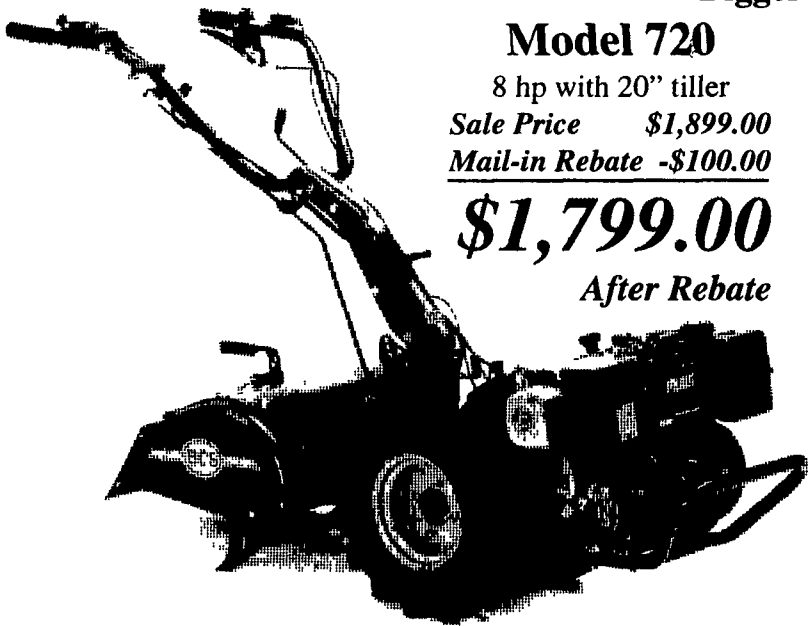

Convenient Electric Start is Available

Gardener 716

For Those Who Want More

Popular Options:

- ✓ 30" Sickle Bar Mower
- ✓ 24" Snow Thrower
- ✓ 22" Lawn Mower

SPECIFICATIONS

Engine	5hp Briggs & Stratton IP
Speed w/Tiller	.6, 1.2, 6.3 fwd & .6, 1.4 rev
Speed w/Other	.6, 1.4 fwd & .6, 1.2 rev
Tire Size	4"x8" tractor tread tires
Tilling Width	18"
Tilling Depth	8"
Weight w/tiller	183 lbs.

Convenient Electric Start is Available

Sale Price \$1,499.00
Mail-in Rebate -\$200.00

\$1,299.00

After Rebate

Harvester 720 & Harvester Plus 730

Bigger Machines for Bigger Jobs

Model 720

8 hp with 20" tiller

Sale Price \$1,899.00
Mail-in Rebate -\$100.00

\$1,799.00

After Rebate

Popular Options:

- ✓ 20" and 26" Tillers
- ✓ 40" - 53" Sickle Bar Mowers
- ✓ 24" and 28" Snow Throwers
- ✓ 22" Lawn Mower
- ✓ Chipper/Shredder
- ✓ 40" Power Sweeper

Model 730

9 hp with 20" tiller

Sale Price \$2,299.00
Mail-in Rebate -\$100.00

\$2,199.00

After Rebate

SPECIFICATIONS

Engine: 720	8hp Briggs & Stratton
730	9hp B & S Vanguard
Speed w/Tiller	.6, 1.3, 6.8 fwd & .7, 1.4 rev
Speed w/Other	.7, 1.4 fwd. & .6, 1.3 rev
Tire Size	4"x8" tractor tread tires
Tilling Width	20" or 26"
Tilling Depth	8"
Weight w/tiller 720	225 lbs.
730	250 lbs.