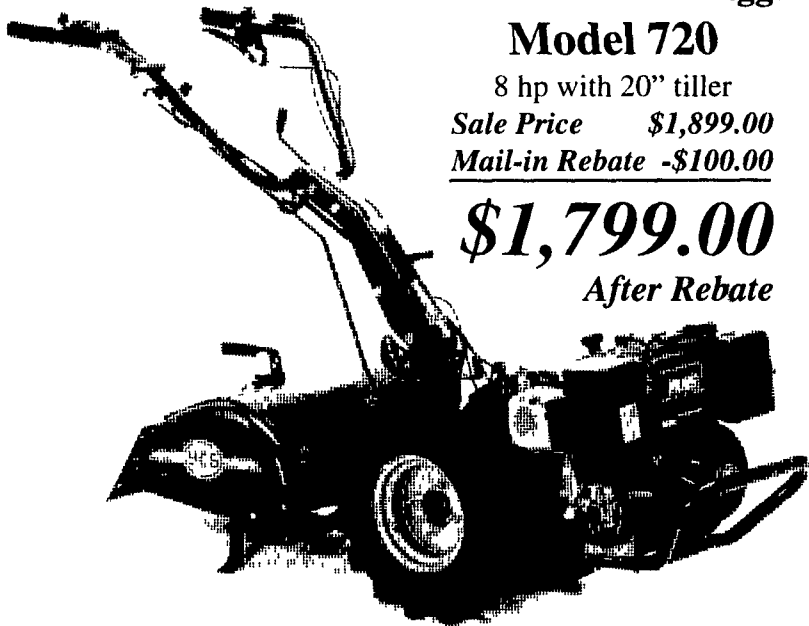

Convenient Electric Start is Available

Gardener 716

For Those Who Want More

Popular Options:

- ✓ 30" Sickle Bar Mower
- ✓ 24" Snow Thrower
- ✓ 22" Lawn Mower

SPECIFICATIONS

Engine	5hp Briggs & Stratton IP
Speed w/Tiller	.6, 1.2, 6.3 fwd & .6, 1.4 rev
Speed w/Other	.6, 1.4 fwd & .6, 1.2 rev
Tire Size	4"x8" tractor tread tires
Tilling Width	18"
Tilling Depth	8"
Weight w/tiller	183 lbs.

Convenient Electric Start is Available

Sale Price \$1,499.00
Mail-in Rebate -\$200.00

\$1,299.00
After Rebate

Harvester 720 & Harvester Plus 730

Bigger Machines for Bigger Jobs

Model 720

8 hp with 20" tiller

Sale Price \$1,899.00
Mail-in Rebate -\$100.00

\$1,799.00
After Rebate

Popular Options:

- ✓ 20" and 26" Tillers
- ✓ 40" - 53" Sickle Bar Mowers
- ✓ 24" and 28" Snow Throwers
- ✓ 22" Lawn Mower
- ✓ Chipper/Shredder
- ✓ 40" Power Sweeper

Model 730

9 hp with 20" tiller

Sale Price \$2,299.00
Mail-in Rebate -\$100.00

\$2,199.00
After Rebate

SPECIFICATIONS

Engine: 720	8hp Briggs & Stratton
730	9hp B & S Vanguard
Speed w/Tiller	.6, 1.3, 6.8 fwd & .7, 1.4 rev
Speed w/Other	.7, 1.4 fwd. & .6, 1.3 rev
Tire Size	4"x8" tractor tread tires
Tilling Width	20" or 26"
Tilling Depth	8"
Weight w/tiller 720	225 lbs.
730	250 lbs.