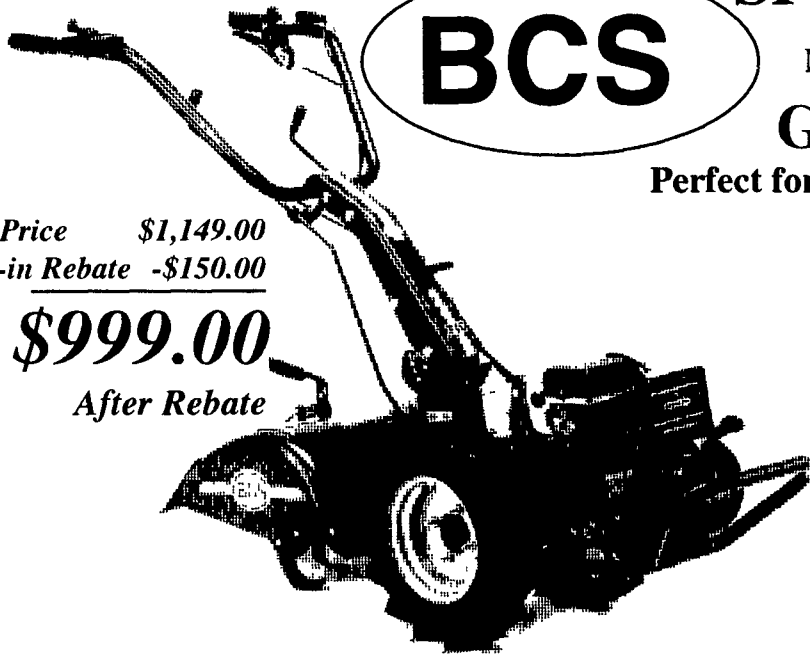

SPRING REBATE SALE

BCS

Mail-in rebate with purchase of ANY BCS tractor and attachment.

Gardener 710

Perfect for Small and Medium Gardens

Sale Price \$1,149.00
Mail-in Rebate -\$150.00

\$999.00
After Rebate

SPECIFICATIONS

Engine	5hp Briggs & Stratton
Speed w/Tiller	.6 forward & 2.5 reverse
Tire Size	4"x8" tractor tread tires
Tilling Width	18"
Tilling Depth	8"
Weight w/tiller	178 lbs.

Popular Options:

- ✓ 30" Sickle Bar Mower
- ✓ 24" Snow Thrower
- ✓ 22" Lawn Mower

Convenient Electric Start is Available

Gardener 716

For Those Who Want More

Popular Options:

- ✓ 30" Sickle Bar Mower
- ✓ 24" Snow Thrower
- ✓ 22" Lawn Mower

SPECIFICATIONS

Engine	5hp Briggs & Stratton IP
Speed w/Tiller	.6, 1.2, 6.3 fwd & .6, 1.4 rev
Speed w/Other	.6, 1.4 fwd & .6, 1.2 rev
Tire Size	4"x8" tractor tread tires
Tilling Width	18"
Tilling Depth	8"
Weight w/tiller	183 lbs.

Model 730

9 hp with 20" tiller

Sale Price \$2,299.00
Mail-in Rebate -\$100.00

\$2,199.00
After Rebate

SPECIFICATIONS

Engine: 720	8hp Briggs & Stratton
730	9hp B & S Vanguard
Speed w/Tiller	.6, 1.3, 6.8 fwd & .7, 1.4 rev
Speed w/Other	.7, 1.4 fwd. & .6, 1.3 rev
Tire Size	4"x8" tractor tread tires
Tilling Width	20" or 26"
Tilling Depth	8"
Weight w/tiller 720	225 lbs.
730	250 lbs.