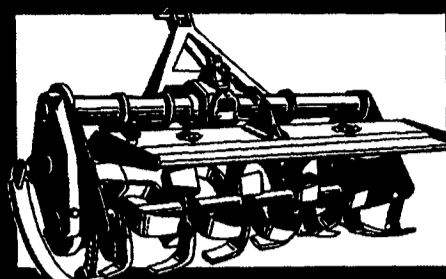

**JUST ARRIVED: 1983**  
Gleaner F3 hydro, local  
trade-in, very very nice,  
ready to go to field, hard to  
find. Quick sale priced at  
\$19,500. Zeisloff Eq.  
Bloomsburg, PA  
800/919-3322.

Silage Processor Rolls.  
Also, bearings, frames,  
sheaves. HORNING MFG.  
717-445-9317  
**STATIONARY POWER**  
PLANT DEUTZ 5 cyl. w/  
clutch, low hours, \$3,000.  
410-833-9091

Do you demand more than  
a "Garden Variety" tiller?

Meet the demand with a  
Kuhn Heavy Duty, All Gear Drive,  
Commercial grade, EL Power-Tiller.

Models with:

- ◆ 35, 50, 80 & 100 hp continuous ratings
- ◆ Width from 3' to 10'
- ◆ Kuhn offers 39 models of tillers from 30 to 200 hp
- ◆ Options available to customize tillers.