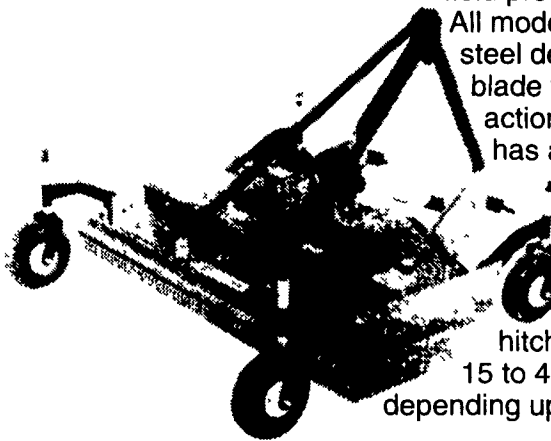

REAR DISCHARGE FINISHING MOWER

One of Bush Hog's growing line of Finishing Mowers, the RDTH Series Mowers are available in a choice of 60 or 72-inch cutting widths. Cutting heights from 1-1/2" to 6-1/2", in 1/2" increments. Blades overlap 1-1/2" for a cleaner cut, and the spindle design is field proven for dependability.

All models feature rugged, 7-gauge steel deck construction and high blade tip speeds for finer cutting action. The heavy duty gearbox has a 2-year limited warranty, and the rear discharge design provides an even discharge and distribution of material. RDTH mowers attach with a handy 3-point, Category I hitch, and are recommended for 15 to 40 horsepower tractors depending upon models selected.

BUSH HOG

NEW FOR 1998...BUSH HOG® QUICK-ATTACH FRONT END LOADERS

- Eight new models loaded with the features that customers want...for ease of use, performance and dependability
- Fits two and four-wheel drive tractors from 12 to 130 PTO horsepower - over 1500 tractor/loader combinations
 - Six colors to match tractors
 - Lift capacities from 725 to 4,635 lbs
 - Lift heights from 76 to 152 inches
 - Standard quick attach system for attachments
 - Optional hydraulic self-leveling - levels in both raising and lowering cycles
 - Mounting kits are custom designed for each tractor to provide a low profile appearance and excellent operator visibility