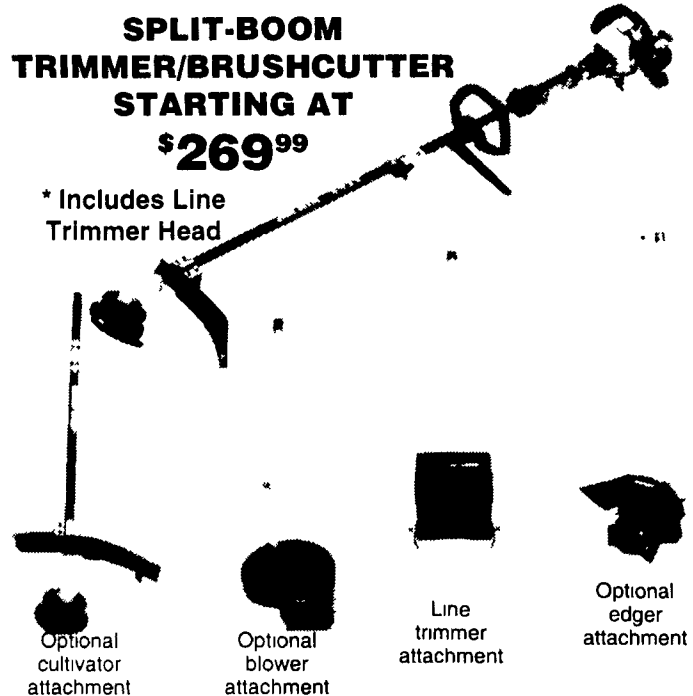

T105C  
LINE TRIMMER  
**\$169<sup>99</sup>**

Curved-shaft trimmer with 1.05 hp weights only 8.5 lb

### SPLIT-BOOM TRIMMER/BRUSHCUTTER STARTING AT

**\$269<sup>99</sup>**

\* Includes Line Trimmer Head

Optional cultivator attachment

Optional blower attachment

Line trimmer attachment

Optional edger attachment