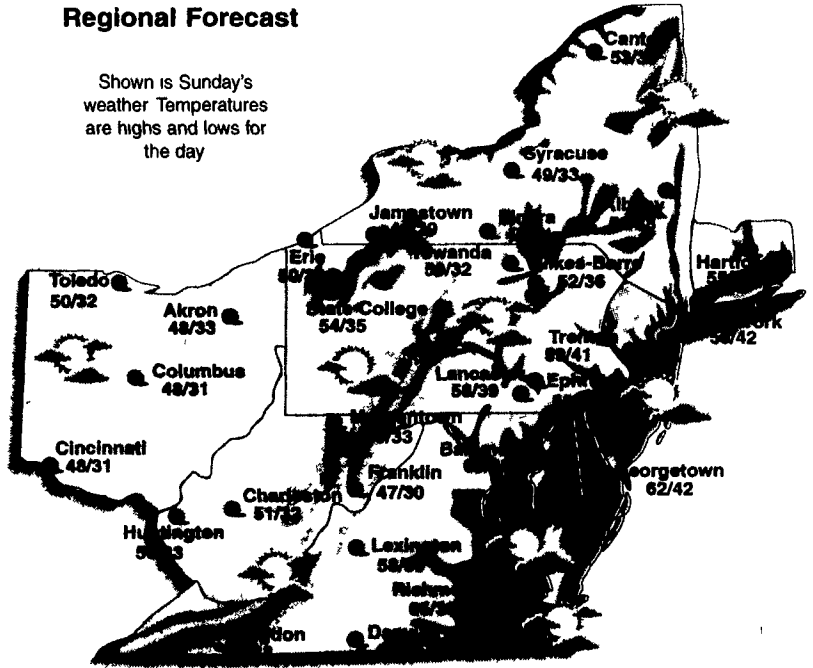

Regional Forecast

Shown is Sunday's weather. Temperatures are highs and lows for the day.

Last Week's Precipitation Lancaster

April 09	1.24"
April 10	0.07"
April 11	0.37"
April 12	0.04"
April 13	0.00"
April 14	0.00"
April 15	0.00"