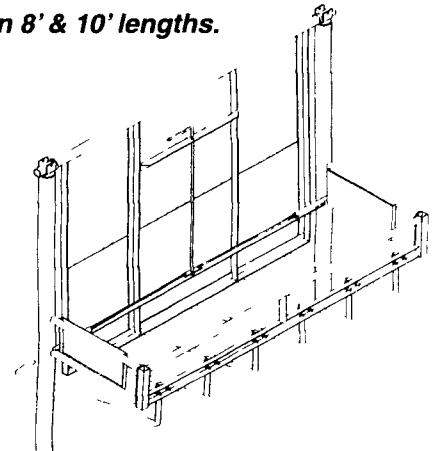

### Automatic Headgate

- Full roof cover for outdoor protection.
- Heavy duty latch for positive locking.
- Double linkage for extra stability.
- Quickly & easily adjusted from 5" to 7" for animal neck size.
- Handle assists manual operation for slow or horned cattle.

### Manure Push Off Guard

For both tractor & cattle.

- Available in 8' & 10' lengths.