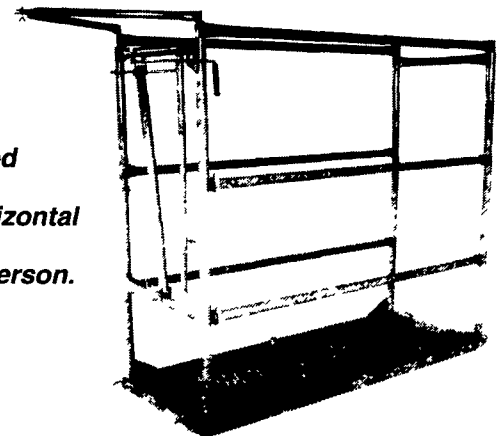

### Automatic Headgate

- Full roof cover for outdoor protection.
- Heavy duty latch for positive locking.
- Double linkage for extra stability.
- Quickly & easily adjusted from 5" to 7" for animal neck size.
- Handle assists manual operation for slow or horned cattle.

### Manure Push Off Guard

For both tractor & cattle.

- Available in 8' & 10' lengths.

### Grooming Chute

- Keeps animal's head safely & comfortably in desired position.
- Shipped with 4 bars, allowing optional vertical, horizontal or combination configuration.
- Quickly & easily assembled & disassembled by 1 person.
- Expanded metal flooring reduces slipping.