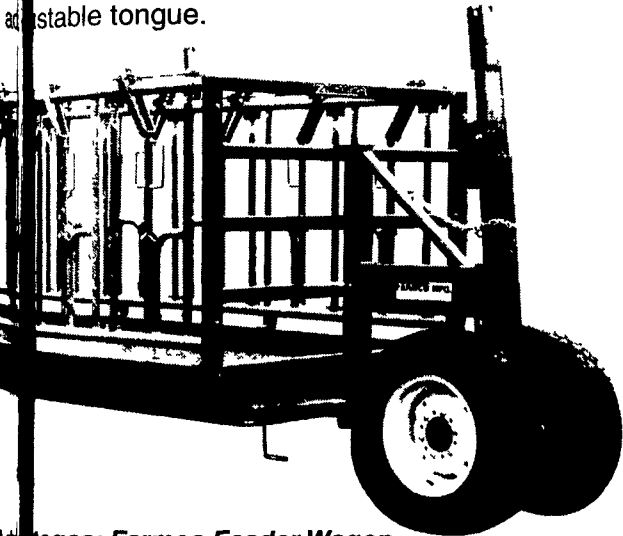

# Steel Barn Equipment

...welded and have the benefit  
...Powder Coating Process  
...with a durable finish  
...chemicals & weather!

### with Headlocks

...able headlocks is ideal for animals 10  
...ounted on a 5' x 20' or 24' Farmco wagon  
...stable tongue.

...ages: Farmco Feeder Wagon  
...plement wheel with 6 bolts.  
...s on front corners for added stability.