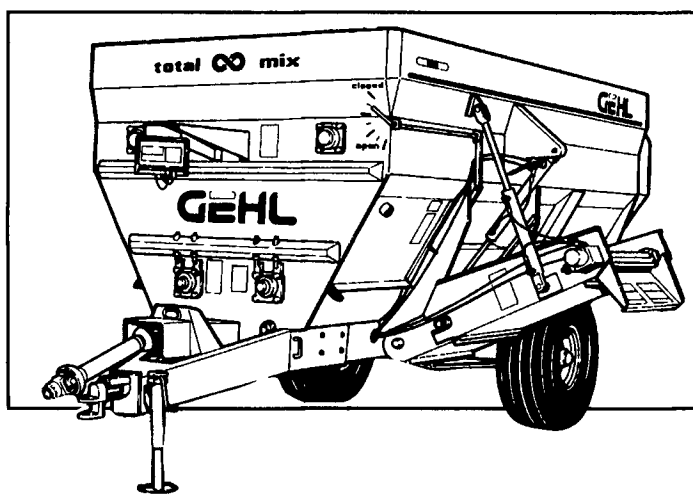

TMR "Total Mix" Mixer Feeders

"Total Mix" TMR mixer feeders let you mix more long-stemmed hay into your ration - up to 30% by weight depending on hay type and moisture content.

- **"Hay - slicer auger"** - Incorporates knife assemblies into the two bottom augers.
- **Better mixing action** - Four-auger design creates a double figure - 8 mixing pattern for fast and complete mixing of all feed ingredients.
- **Five sizes** - 150 to 455 cubic feet capacities.

FREEDOM FINANCING
9.9% for 48 months
With Full Cash Rebates

Financing for Gehl TMR Mixer Feeders

Waiver of Finance on new Gehl Equipment until **April 1, 2000**
Then 9.9% APR for up to 36 months

UP TO $1,500 CASH REBATES

0% for 12 months - OR - 2.9% for 24 months - OR - 3.9% for 36 months - OR - 4.9% for 48 months

*Certain restrictions may apply. See your participating Gehl dealer for complete details. Gehl Company reserves the right to interpret, modify or cancel these programs at any time without prior notice.

Available From Your Local Participating Gehl Dealer

LEBANON VALLEY IMPLEMENT CO., INC.
700 E. Linden St.
Richland, PA

MILLER EQUIPMENT CO.
RR 01 Stauffer Rd.
Bechtelsville, PA

UMBERGER'S OF FONTANA
RR 04 (Fontana)
Lebanon, PA

BINKLEY & HURST BROS.
133 Rothsville Station Rd.
Lititz, PA

GUTSHALLS, INC.
RD 2 Rte. 850W
Loysville, PA
and 1201 Spring Rd.
Carlisle, PA

LEHIGH AG EQ. INC.
6670 Ruppssville Rd.
Allentown, PA 18106

MILLER-LAKE
RR 02, Box 273A
Belleville, PA

WERTZ FARM & POWER EQUIP.
PA Route 516
Glen Rock, PA

D.W. OGG EQUIPMENT CO.
5149 Cap Stine Rd.
Frederick, MD
961 Leisters Church Rd.
Westminster, MD

HINES EQUIPMENT
PO Box 5, Rt. 22
Cresson, PA
RR 03, Box 550, Altoona
(Bellwood)

LINCOLN SUPPLY CO.
Rt. #2, Box 217A
Somerset, PA

PEOPLE'S SALES & SERVICE, INC.
Route 35
Oakland Mills, PA

A.L. HERR & BRO.
312 Park Ave.
Quarryville, PA

ECKROTH BROS. FARM EQUIPMENT
RR 02, Box 24A
New Ringgold, PA

ICKES FARM SUPPLY
Rt. 1 Hwy. 869 West
Osterburg, PA

STOUFFER BROS. INC.
1066 Lincoln Way West
Chambersburg, PA