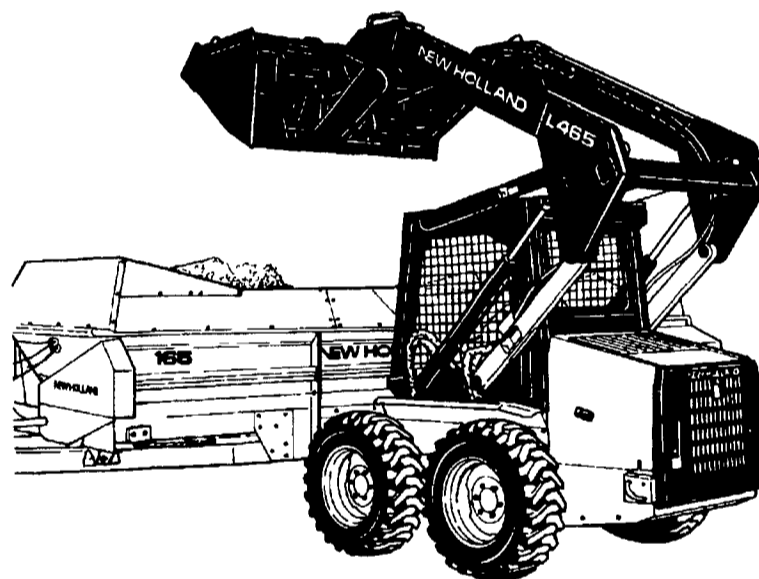

Super Boom™ is best

Why choose a New Holland skid-steer loader?

- Superior visibility
- Unbeatable stability
- Faster speeds
- Superior dump height & reach
- Greater bucket & lift capacity
- The most attachments
- Unmatched dependability

Stop by today and see for yourself why no other skid-steer can compare

NEW HOLLAND