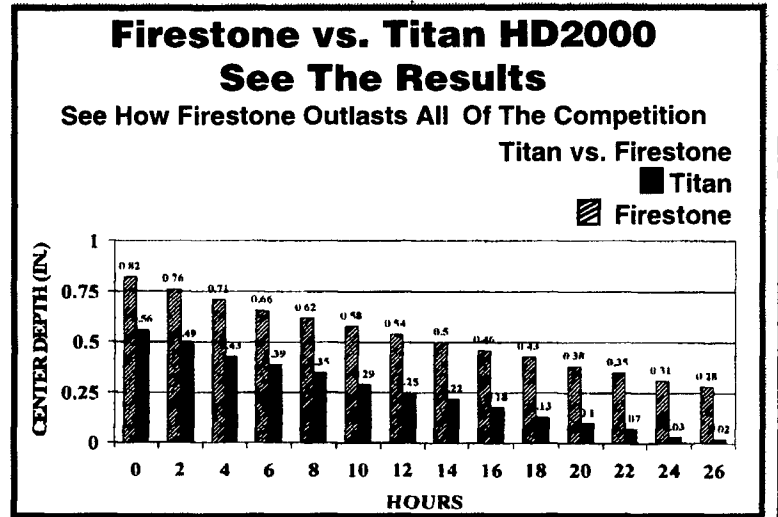

Central Warehouse
1916 W. Main Street, Mt. Joy, Pa. 17552
717-653-1260

Branch Warehouse
Northumberland, Pa.
717-473-3974 1-800-257-5908

MUMMAU TIRE SERVICE CENTER
In Pa., Call Toll Free: 1-800-222-1729 NJ, DEL. & MD. - Call 1-800-638-3054