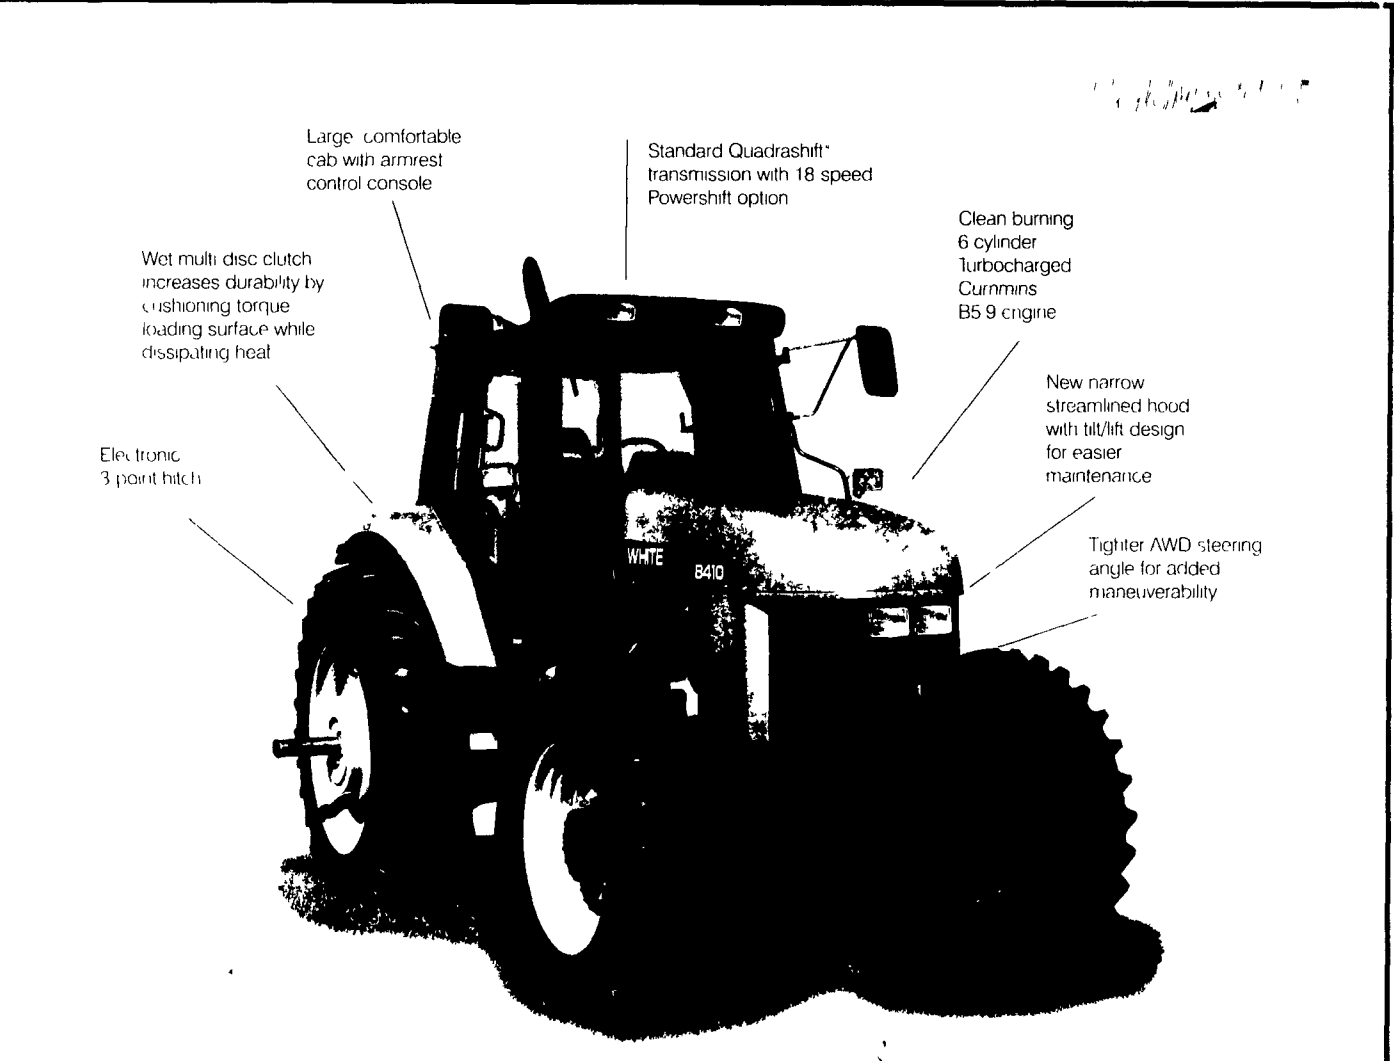

1 pair 20Lx26 combine tires & tubes, $100, rear axle & main frame bar for 6620 combine, $350, 4-row Pit-burg cultivator $200 410-848-2543 Carroll Co

Snowplow, 5', good for Jeep or tractor, $175, Chevy hi-top conversion van, 140K, runs good, needs some work $2200 908-236-2297 Hunterdon Co NJ

1969-1972 Chevy truck parts, 1 bed, exc shape, 2 good tailgates, some new woodgrain chrome parts, fenders, doors etc. 610-298-8325

JD 1010 gas, WF, Kelly loader, ex body, & running cond, $5700 OBO 717-328-2521 Mercersburg, PA Frankl Co

Copier Ricoh, 3 trays, w/cabinet, $300 or best offer 717-464-4104 days, 687-0361 eves Lanc Co

HAY, STRAW, PEANUT HULLS
At farm or delivered in any quantity as you require.
Ebenshade Turkey Farm
(America's oldest Since 1858)
Paradise, Pa.
(717) 687-7631

CRAFT-BILT CONSTRUCTION, INC.
MANHEIM, PA
(717) 653-4023
Pre-Engineered Buildings
Lifetime Design Warranty

LESTER

Dairy Self-Storage Equine Remodeling

KEYSTONE GUN-KRETE

CONCRETE PUMPING SERVICE

Featuring:
• Sidewinder 45 Concrete Pump • Up To 40 Cubic Yards Per Hour
• Pump Up To 150 Ft Vertical And 800 Ft Horizontal

CONCRETE SPRAYING SERVICE
A Proven Way Of Applying Concrete

- Repair Retaining Walls
- Strengthen Existing Masonry Walls
- Reseal Manure Pits
- Manure Pit Construction
- Trench Silo Construction
- Silo Repair

KEYSTONE GUN-KRETE
61 Poplar Street Gordonville, PA 17529
(717) 768-3641

EXPERIENCE THE ENERGY OF A NEW GENERATION WITH THE WHITE FIELDMASTER SERIES.

Everything about the 125 PTO hp 8310 and the 145 PTO hp 8410 is FieldMaster new and White tough. Both models are powered by Cummins B5.9 liquid cooled diesels, with Quadrashift transmission standard. They combine sleek, low profile styling with top-to-bottom changes from increased cab comfort and visibility to a dramatically improved 55° PFA turning angle.

Come take a test drive today and get to know the born-tough FieldMaster generation of tractors from White.

WITMER'S INC.
Box 368
Columbiana, OH 44408
330-427-2147

MILLER EQUIPMENT CO.
RD 1
Bechtelsville, PA
610-845-2911

J & M MACHINERY CO.
Route 22 & 819
Greensburg, PA
412-668-2276

HERNLEY'S FARM EQUIPMENT, INC.
2095 S. Market St
Elizabethtown, PA
717-367-8867

STANLEYS FARM SERVICE
RD 1 - Off Rte 125
Klingerstown, PA
717-648-2088

LEBANON VALLEY IMPLEMENT CO., INC.
700 E. Linden St
Richland, PA
717-866-7518