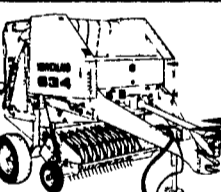

Last One!
**Model 634 Round
Baler Makes 4'x4' Bales**

Open House Special
$10,800

**Model 62B Forage
Blower**

Open House Special

$4,990

1 Only Demo