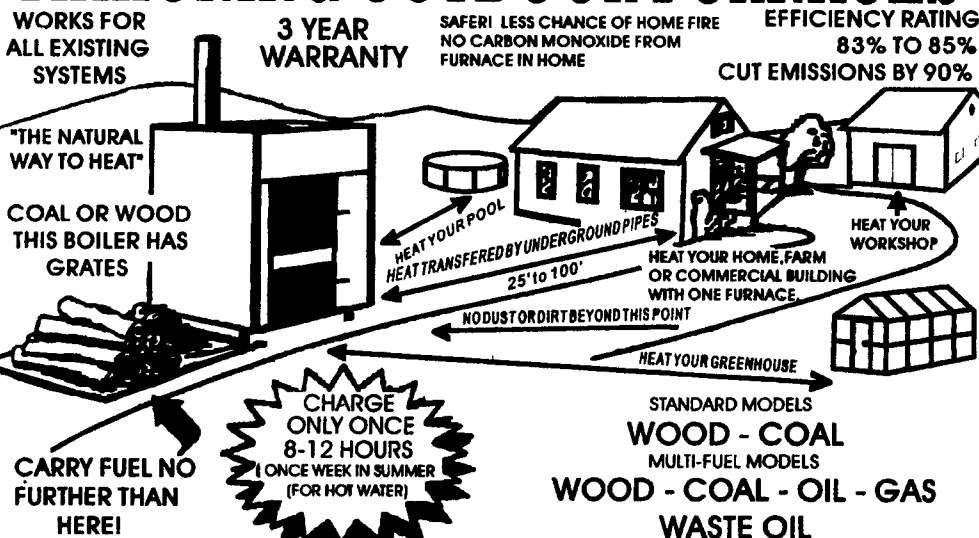

VEAL CALVES: 35 HEAD. CULLS 85-110 LBS. 20.00-26.00, 60-85 LBS. 16.00-24.00.

FARM CALVES: STEADY. HOLSTEIN BULLS #1 95-120 LBS. 75.00-95.00; 90 LBS. 60.00-72.00; 85-90 LBS. 25.00-40.00; HOLSTEIN HEIFERS FEW OFF; BEEF X BULLS 40.00-82.00; HEIFERS TO 46.00.

BUTCHER HOGS: 30 HEAD. #1&2 225-265 LBS. 27.00-29.50; #1&3 220-275 LBS. 25.00-27.00; 275-325 LBS. 26.00-29.00; 325-400 LBS. 21.00-24.00.

STOCK CATTLE: 60 HEAD. STEERS 300-500 LBS. 60.00-72.00; 500-700 LBS. TO 62.00; 700-950 LBS. TO 55.00.

HEIFERS: 300-500 LBS. 51.00-59.00; 500-700 LBS. 50.00-56.00.

BULLS: 400-600 LBS. 54.00-64.00. SHEEP: 22 HEAD. 39.00-53.00.

LAMBS: 23 HEAD. HIGH CHOICE TO PRIME 100-130 LBS. 65.00-72.00; 130-145 LBS. 54.00-64.00; 80-90 LBS. 77.00-92.00; 1 55 LB. 125.00; WOOLED 110-150 LBS. 54.00-59.00; YEARLINGS 54.00-59.00.

GOATS: 56 HEAD. LARGE BILLIES 80.00-122.00; MEDIUM 45.00-75.00, SMALL 30.00-60.00.

SOWS: 3 HEAD. 400-600 LBS. 15.00-19.75.

BOARS: 2 HEAD 350-450 LBS. TO 5.25, 1 AT 10.00.

PIGS AND SHOATS: 15 HEAD. BY THE HEAD, NONE; 15 LB. LB. 9 HEAD 110-150 LBS. TO 25.00; 6 HEAD 56 LBS. TO 27.00.

St. Louis Cattle, Hogs

Springfield IL.

Tuesday, January 12, 1999

USDA-II Market News Service Farmers Livestock Marketing Assoc. Greenville Illinois

No report on Monday slaughter cattle trading due to no reporters available.

MAHONING OUTDOOR FURNACES

Mahoning Outdoor Furnaces

1-800-692-5200

DEALERSHIPS AVAILABLE IN SOME AREAS!