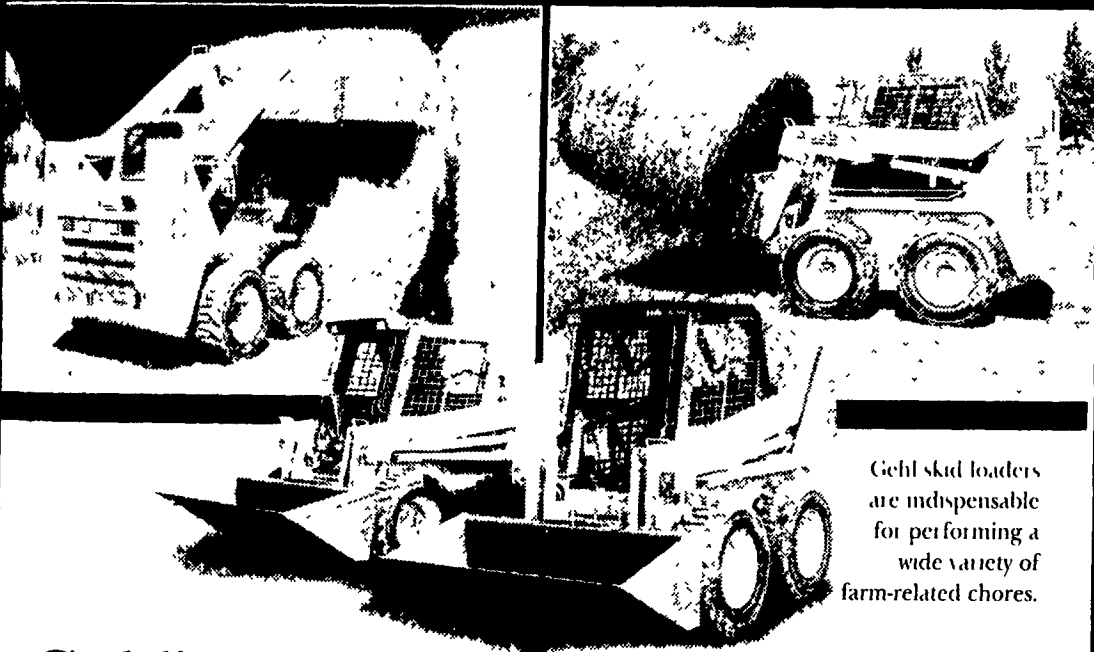

GEHL

**CUSTOMER
 APPRECIATION
 DAYS**

January 18 thru 22, 1999

8 AM to 5 PM

**SPECIALS
 ON EVERYTHING**

See Our Ads In Last Week's
 Lancaster Farming, Section C, Pages 25, 26, 31, 32

LEBANON VALLEY IMPLEMENT CO., INC.

700 E. Linden St., Richland, PA 17087
 (717) 866-7518

DESIGNED WITH THE FARMER IN MIND!

Gehl skid loaders are indispensable for performing a wide variety of farm-related chores.

**Gehl's All-New
 SL 4635 & 4835
 "35 Series" Skid Loaders**

Today's farmsteads require a versatile and powerful machine to handle a broad range of material handling jobs. And Gehl's 4635 and 4835 "35 Series" skid loaders fit those needs in more ways than one. Easy to maneuver with high all-around visibility, Gehl skid loaders get the job done in the tightest confines. Plus they offer the power and stability needed to lift your heaviest loads and dig through hardpacked materials. Requiring little maintenance and with built-in features for operator comfort and safety, Gehl's 4635 and 4835 skid loaders are the unit of choice for a wide range of agriculture applications.

**New 5210 Tractor.
 Take it easy.**

Here's your solution to tough jobs The new 45-PTO-hp John Deere 5210. Its improved cleaner-burning diesel engine kicks out more torque. Tough jobs just got easier. The new 5210 is also quieter and easier to operate. You can even add an optional cab and four-wheel drive. So why not take it easy? Stop by and check out the new 45-PTO-hp 5210 Tractor and its capacity-matched John Deere attachments. With the 5210 you can tackle tough jobs, easily.