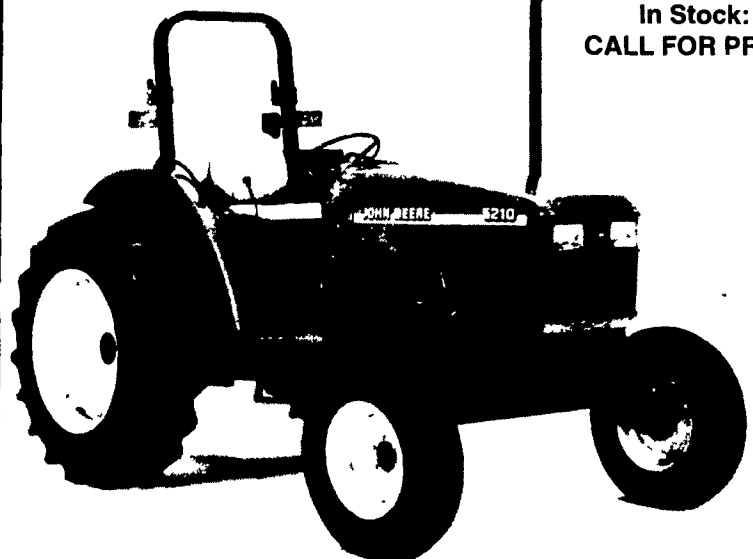

**New 5210 Tractor.
Take it easy.**

Here's your solution to tough jobs The new 45-PTO-hp John Deere 5210. Its improved cleaner-burning diesel engine kicks out more torque. Tough jobs just got easier. The new 5210 is also quieter and easier to operate. You can even add an optional cab and four-wheel drive. So why not take it easy? Stop by and check out the new 45-PTO-hp 5210 Tractor and its capacity-matched John Deere attachments. With the 5210 you can tackle tough jobs, easily.

**Finance Waiver To March 1, 1999 or
Low Rate Financing up to 60 Months or
Cash Discount in Lieu of Financing**

Call For Details

Nothing Runs Like A Deere

KERMIT K. KISTLER, INC.

New & Used
Farm,
Lawn & Garden
Equipment

Since 1947
Rt. 143 LYNNPORT, PA 18066
610-298-2011
Hours: 8-5, Sat. 8-12

Sales &
Service
Pick-up &
Delivery