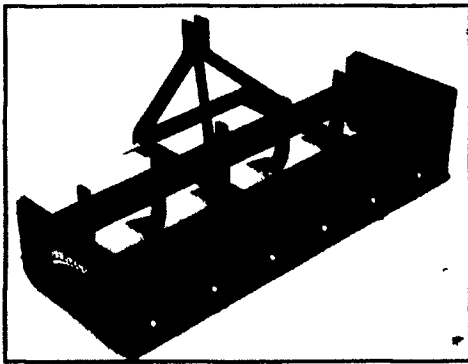

PANORAMA

Landscape Equipment

Box Blades, Rock Rakes, Tilt & Angle Blades (Most Sizes Available)

Rotary Tillers

Wide Range Models to fit tractors from 20-50 HP

Post Drivers & Diggers

Make your hard fencing job easy with a Panorama post digger or driver.

Goldoni Tractors

Europe's Premier Tractor
Horsepower Range 20-70, 4WD
Standard Quality you can see at a glance.

Broadcast Seeder/ Fertilizer Spreaders

If you need to spread seed or fertilizer, this will do it.

Wheel Rakes & Wheel Rake Carriers

Handles your hay gently and reduces your raking time.

Hay Tedders

Working Width - 10' X 17' Fast, even spreading and gentle with your hay.

Disc Mowers

High speed for fast, efficient cutting. Available in 7', 8' or 9' models.

- Adds one hydraulic remote outlet
- 15GPM per outlet 3000PSI
- Works on any tractor open or closed center
- Easy to mount versatile
- Convenient one handed operation
- Aluminum body construction
- Commercial grade sealed switches
- Inexpensive