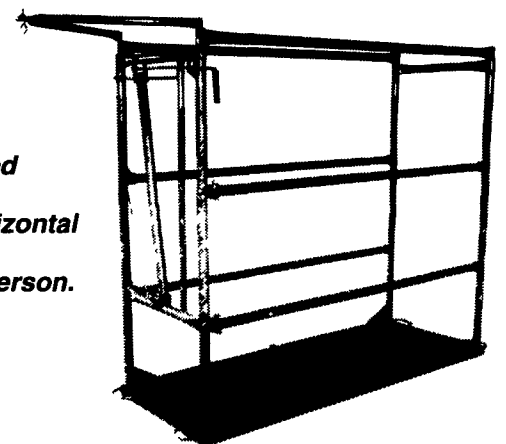

Cattle Handling Equipment

Headlocks

- Extra heavy construction.
- All yokes have individual locks.
- Easy in, easy out.
- Available in 3 sizes to meet all your needs.

Automatic Headgate

- Full roof cover for outdoor protection.
- Heavy duty latch for positive locking.
- Double linkage for extra stability.
- Quickly & easily adjusted from 5" to 7" for animal neck size.
- Handle assists manual operation for slow or horned cattle.

Manure Push Off Guard

For both tractor & cattle.

- Available in 8' & 10' lengths.

Grooming Chute

- Keeps animal's head safely & comfortably in desired position.
- Shipped with 4 bars, allowing optional vertical, horizontal or combination configuration.
- Quickly & easily assembled & disassembled by 1 person.
- Expanded metal flooring reduces slipping.

Gates & Fencing

Manufactured to last, with our 2 coat finish that resists chemical corrosion, chipping & stays cleaner, longer!

- Standard heights:**
- 4 bar- 38" high.
 - 5 bar- 48" high.
 - 6 bar- 54" high.