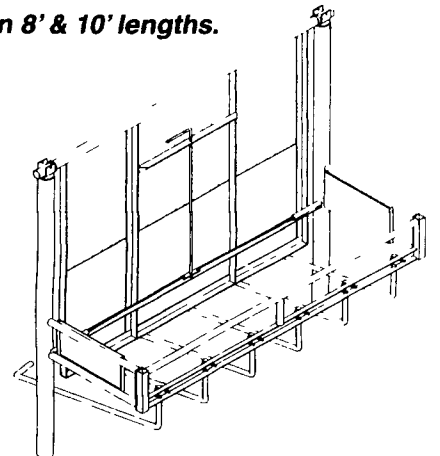

Cattle Handling Equipment

Headlocks

- Extra heavy construction.
- All yokes have individual locks.
- Easy in, easy out.
- Available in 3 sizes to meet all your needs.

Automatic Headgate

- Full roof cover for outdoor protection.
- Heavy duty latch for positive locking.
- Double linkage for extra stability.
- Quickly & easily adjusted from 5" to 7" for animal neck size.
- Handle assists manual operation for slow or horned cattle.

Manure Push Off Guard

For both tractor & cattle.

- Available in 8' & 10' lengths.

Grooming Chute

- Keeps animal's head safely & comfortably in desired position.
- Shipped with 4 bars, allowing optional vertical, horizontal or combination configuration.
- Quickly & easily assembled & disassembled by 1 person.
- Expanded metal flooring reduces slipping.