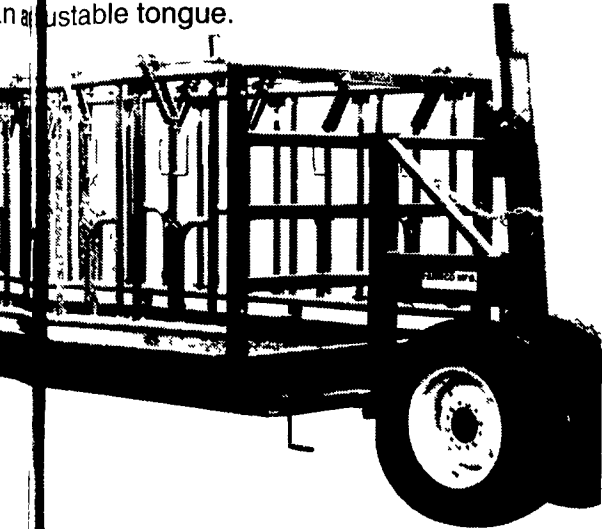

Steel Barn Equipment

...c welded and have the benefit
 ...erman Powder Coating Process
 ...quipment with a durable finish
 ...chemicals & weather!

Feeders

gon with Headlocks

...table headlocks is ideal for animals 10
 ...ounted on a 5' x 20' or 24' Farmco wagon
 ...ustable tongue.

Advantages: Farmco Feeder Wagon
 • 18" implement wheel with 6 bolts.
 • 2" chocks on front corners for added stability.

Hay Bale Feeders

Finished with our durable powder coating process, these feeders are available with 4', 5', 6', 8', & 10' panels.

- Feed big round & regular bales or stacks.
- Heavy duty construction of 1/8" formed steel channel and 1" sch. 40 pipe.
- 14 gauge sheet metal around bottom reduces hay loss.

With Our 2 Coat Process!

...metal preparation, including iron phosphate
 ...coating, to enhance adhesion & prevent undercoat
 ...ion
 ...epoxy powder undercoat.
 ...polyester powder top coat, baked at 400° to fuse coats,
 ...cross link molecular bond