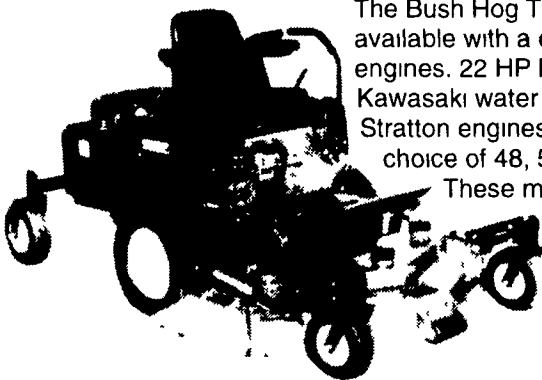

NOW YOU CAN LOOK FORWARD TO MOWING YOUR LAWN

The Bush Hog Turf Champ zero-turn mower is available with a choice of both mowers and engines. 22 HP Kohler Command, 20 HP Kawasaki water cooled and 18 HP Briggs & Stratton engines can be selected, and you have a choice of 48, 52 or 61-inch cutting widths.

These mowers all provide adjustable, high back cushion seat and large foot rest for operator comfort. Cutting height easily adjusts from the seat.

BUSH HOG