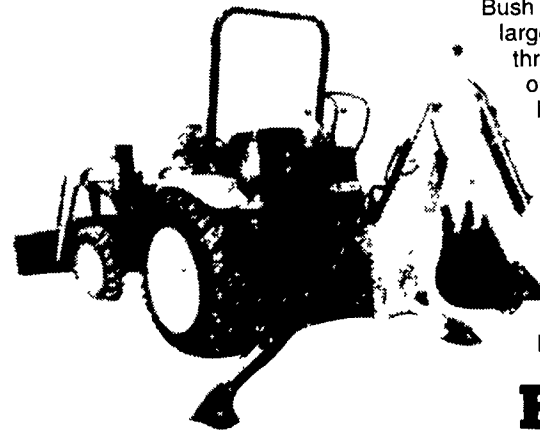

BACKHOES DESIGNED FOR PERFORMANCE AND COMFORT

Bush Hog Series 62 Backhoes feature a larger operator platform with a walk through design. The control console is only 7-1/2 inches at the operator's knee. Boom and dipperstick are heavy duty, with reinforcing plates at all high stress points for long life. These backhoes are available in digging depths of 7, 8 and 9-feet. All new hydraulic control valves provide smoother operation with 40% less lever effort. Valves located under the platform to reduce heat and noise on the operator.

BUSH HOG

Building the Legend.

SEE YOUR LOCAL BUSH HOG DEALER

CANNS-BILCO DIST.

Alburtis, Pa 610-966-3733

CHAMBERSBURG FARM SERVICE

Chambersburg, Pa 717-264-3533

DUNKLE & GRIEB, INC.

Centre Hall, PA 814-364-1421

FARMER'S EQUIPMENT & SUPPLY CO., INC.

Airville, PA 717-862-3967

FIELD'S IMPLEMENT STORE

Eighty Four, PA 412-222-1154

HINES EQUIPMENT

Cresson, PA 814-886-4183
Bellwood, PA 814-742-8171

GROWER'S EQUIPMENT CENTER, INC.

Biglerville, PA 717-877-7133

A. L. HERR & BROS.

Quarryville, PA 717-786-3521

ABC GROSS

New Holland, PA 717-354-4191

KELLER'S FARM MACHINERY, INC.

Quakertown, PA 215-536-4046

MESSICK FARM EQUIPMENT CO.

Abbottstown, PA 717-259-6617

MILLER EQUIPMENT CO.

Bechtelsville, PA 610-845-2911

NICHOLS FARM EQUIPMENT

Bloomsburg, PA 717-784-7731

NORTH-EAST DISTRIBUTORS & EQUIP.

West Clifford, PA 717-222-9020

ROVENDALE AG & BARN EQ

Watsonstown, PA 717-538-9564

SCHEFFEL EQUIPMENT CO.

Somersets, PA 814-445-8500

SMITH'S FARM EQUIPMENT

Newport, PA 717-567-3555

CHARLES S. SNYDER, INC.

Lima, PA 717-590-2940

STANLEY'S FARM SERVICE

Kingstown, PA 717-540-2222

STOLTZFUS FARM SERVICE

Cochranville, PA 610-593-2407

UMBERGER'S OF FONTANA

Lebanon, PA 717-867-5161

C.H. WALTZ SONS, INC.

Williamsport, PA 717-435-2921

C. J. WONSIDLER BROS.

Quakertown, PA 215-536-1935
New Tripoli, PA 610-767-7611
Oley, PA 610-987-6257

PEACH COUNTRY FORD TRACTOR

Richwood, NJ 809-589-3953

RODIO TRACTOR SALES

Hammonton, NJ 809-561-0141

FRANK RYMON & SONS

Washington, NJ 908-689-1484

LESLIE G. POGG, INC.

Quakertown, PA 610-536-5145