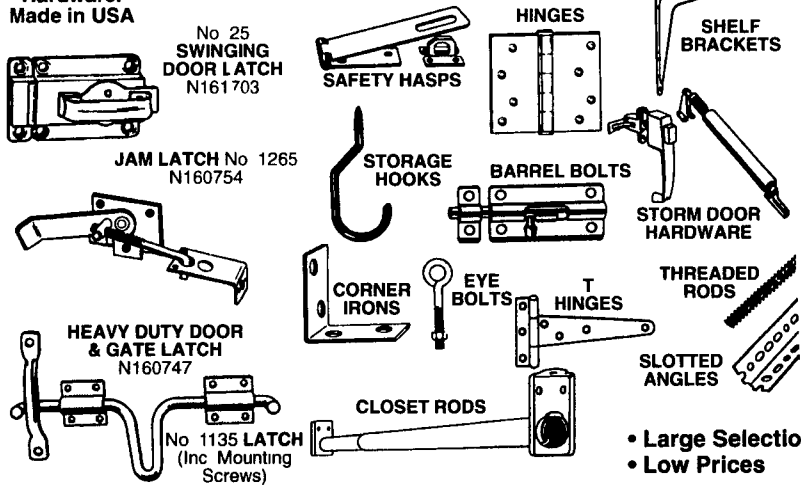

YEAR-END CASH & CARRY SALE - DEC. 2

- Take 10% OFF Prices Show

NATIONAL

Home and Builders' Hardware. Made in USA

Everything you need to make repairs and building projects easier.

• Large Selection
• Low Prices

DRIVES
Imperial

ROLLER CHAIN

#40 - 10' Box **\$12.90**
#50 - 10' Box **\$18.00**
#60 - 10' Box **\$21.82**

RATCHET-STYLE LOAD HUGGERS

HITCH PINS **\$1.95**

COLD WATER WASHERS

E20-10, 1 1/2 HP Electric **\$54**
Lynx - 1223, 2 HP Electric **\$65**
Puma - 1425, 2.5 HP Electric **\$64**
Puma - #1530, 3 HP Electric... **\$69**
Tiger -2035, 6.5 HP Honda, 2000 PSI 3.5 GPM **\$109**

Campbell BINDERS

LEVER

\$15.75

H50234152

RATCHET **\$25.39**

5/16" - 3/8" 6207504

Campbell SYSTEM 7 BINDER CHAINS

• 0513522-5/16"x16' **\$22.82** • 0513525-5/16"x25' **\$31.40**
• 0513524-5/16"x20' **\$27.56** • 0513615-3/8"x20' **\$35.35**
• 0513605-3/8"x12' **\$24.34** • 0513610-3/8"x16' **\$29.88**