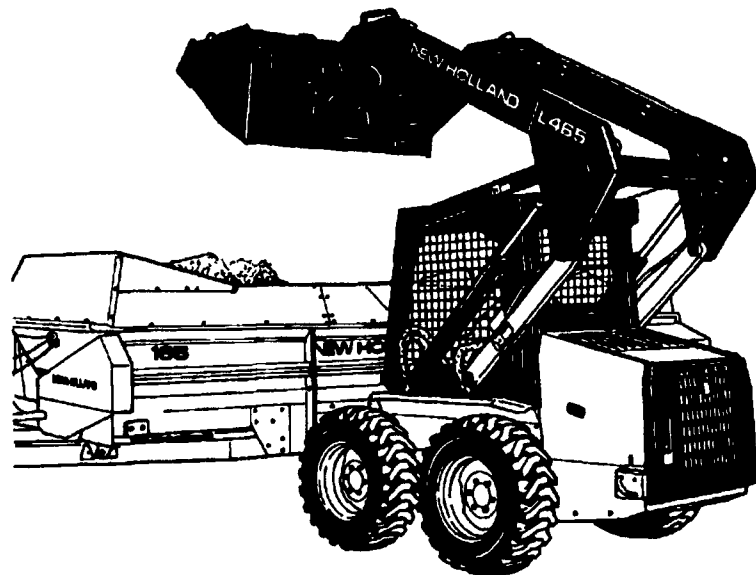

Spread quickly, cleanly, and evenly

Nothing gets the job done faster, cleaner, or better than a New Holland side-delivery spreader.

- Handles a wide variety of material – slurry, gutter material, cow manure, even poultry litter
- Offers the most control for light top dressing through heavy applications
- Choose from five categories ranging from 1,005 gallons up to 3,188 gallons with side rails in place
- Each model backed by a 10-year warranty against tank rust-through

See us for all your spreader needs.

New Holland makes it right and they're willing to back it up in writing. Only new Holland box spreaders come with Bonded Protection.

- If the steel sides rust, you'll get new ones – **FREE**
- If the heavy plastic floor boards warp, shrink or wear out, you'll get new ones – **FREE**
- This guarantee is good for 12 years...even to second owners.

Take a close look at one today

Super Boom™ is best

Why choose a New Holland skid-steer loader?

- Superior visibility
- Unbeatable stability
- Faster speeds
- Superior dump height & reach
- Greater bucket & lift capacity
- The most attachments
- Unmatched dependability

Stop by today and see for yourself why no other skid-steer can compare

**SEE YOUR NEAREST
NEW HOLLAND DEALER**

NEW HOLLAND
Credit Company

Cut faster, condition better

For greater maneuverability and higher efficiency, nothing beats the Model 1431 Discbine® disc mower-conditioner from New Holland. It features a 13' cutting width, and operates at high ground speeds in wet, heavy grass without plugging. Fire anthills and gopher mounds won't stop the new Model 1431 either.