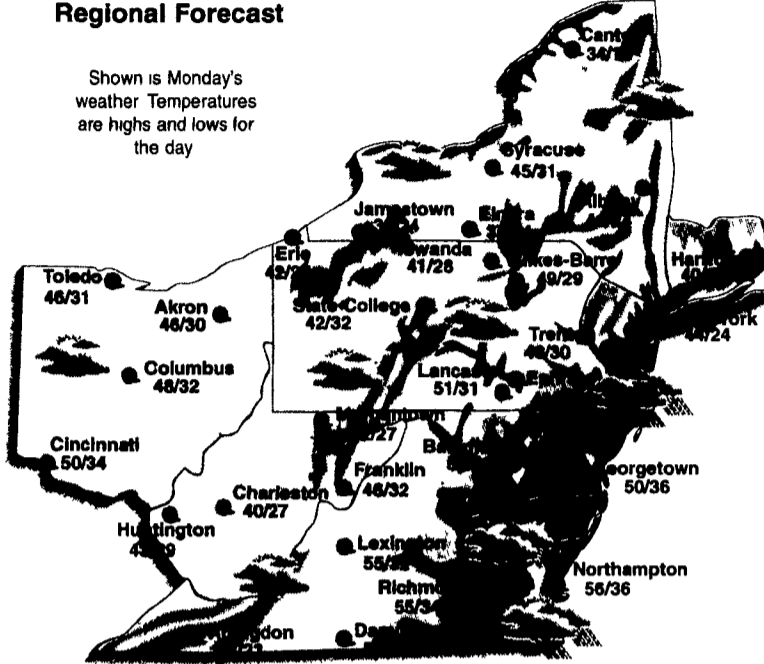

Regional Forecast

Shown is Monday's weather. Temperatures are highs and lows for the day.