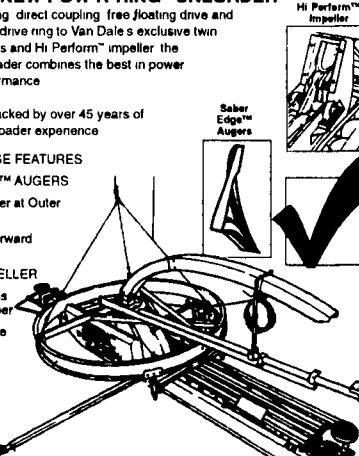

THE VAN DALE ADVANTAGE

Contact your local dealer for details!

VAN DALE® Dependability through Quality

We Carry The Full Line of Jamesway Products!

1. **USED EQUIPMENT**
2. 12 thru 18 ft Volumaster
   - 12 ft Vandale Pack Drive
   - 20 ft Starline Ring Drive
   - (2) 20 ft Patz Surface **SOLD**
   - Farmway Drive Unit
   - 360' Hook & Eye 16" Clockwise Tapered Paddle Barn Cleaner Chain
   - 200' Hook & Eye 16" Counter Clockwise Tapered Paddle Barn Cleaner Chain
   - 18 ft Berg Manure Auger New Bat Weathered $1,850
   - P.B Zimmerman Gutter Grates, Like New
   - Agrimet Bedding Copper... $1,200
   - Weaverline 430 Feed Cart
   - WIC 52 Feed Cart $600
   - Oswalt 250 Mixer $5,500
   - All Sizes New Livestock Water Tanks In Stock

ROVENDALE AG & BARN EQUIP.

WATSON TOWN, PA 17717
717-538-9564 OR 717-742-4226
Exit 11 I-80 to I-180 Watson Town Exit
Hours: Mon-Fri 8 to 5 Sat 8 to 12