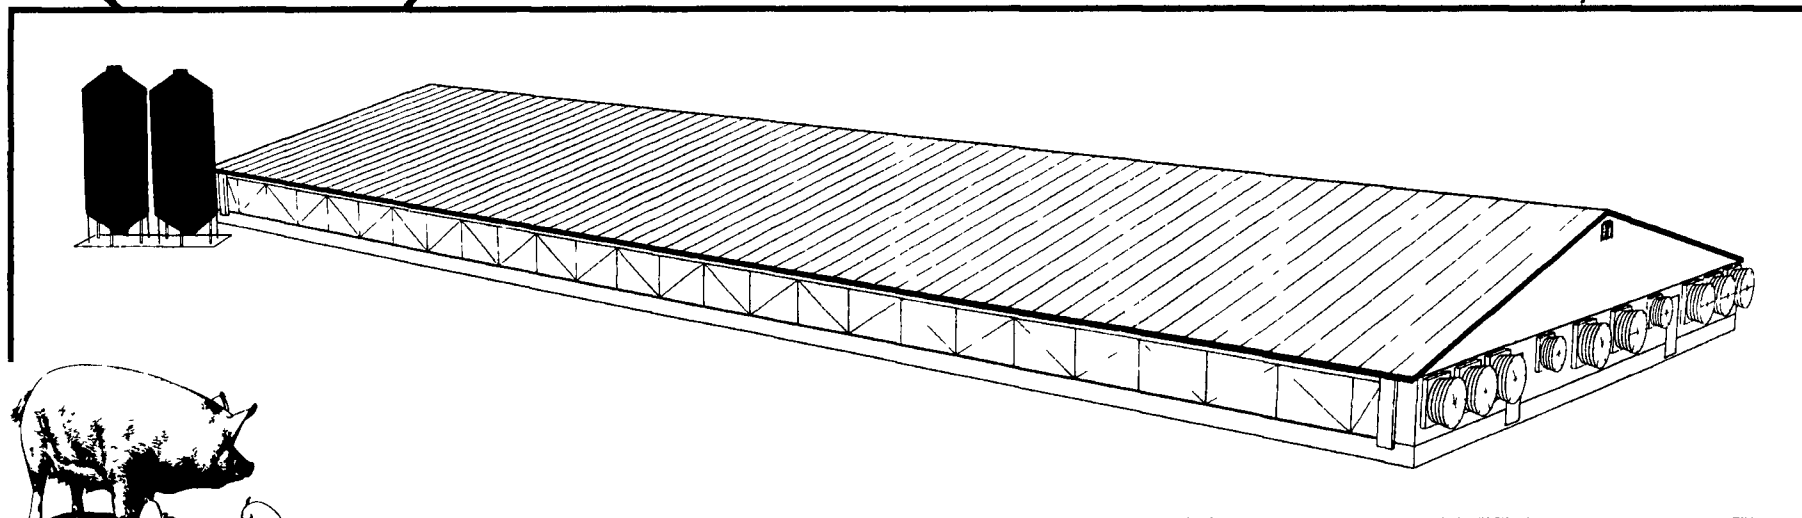

Farmer Boy Ag Systems Inc.

OPEN HOUSE

Saturday, December 19

10:00A.M. to 1:00P.M.

Harold & Fawn Wehry Farm

Klingerstown, PA

4,000 Head, 4 Room Nursery Building

You Are Invited To Visit The Wehry Farm & See The Latest And Most Modern Design In Hog Nursery Facilities.

Representatives from Ruth Family Farms, Farm Credit and Farmer Boy Ag Systems will be available to discuss with you the advantages of hog contracts on your farm

Directions: Take Route 81 North of Route 78/81 split to Route 25 West to Hegins. Take Route 125 North over mountain to Purple Pump Cross Road. Turn left on State Road 4016 & Ridge Road. Go 2.3 miles & turn left on Municipal Road. Go past Municipal Building to 2nd farm on the right.