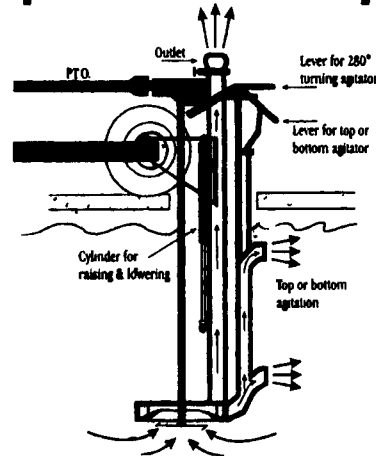

Liquid Manure Pit Pumps

• Hydraulic lift • Simple controls • Dual agitation

MILLER'S REPAIR

1 Mile North of Bird in Hand
8 Miles East of Lancaster
Ph. 717-656-6109