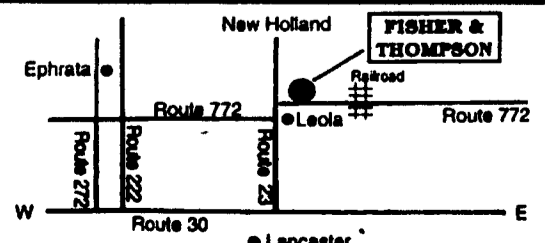

**Year-End Bucket
Milker Deals**

FISHER & THOMPSON, INC.

DAIRY & MILKING EQUIPMENT SALES & SERVICE

15 NEWPORT RD., LEOLA, PA 17540 717-656-3307

Additional Parking Adjacent To Fisher & Thompson
Available - Watch For Signs