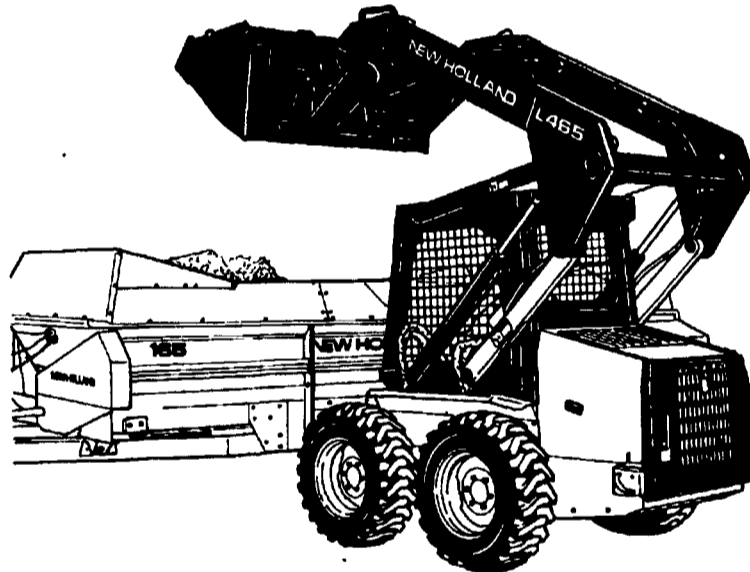

Super Boom™ is best

Why choose a New Holland skid-steer loader?

- Superior visibility
- Unbeatable stability
- Faster speeds
- Superior dump height & reach
- Greater bucket & lift capacity
- The most attachments
- Unmatched dependability

Stop by today and see for yourself why no other skid-steer can compare