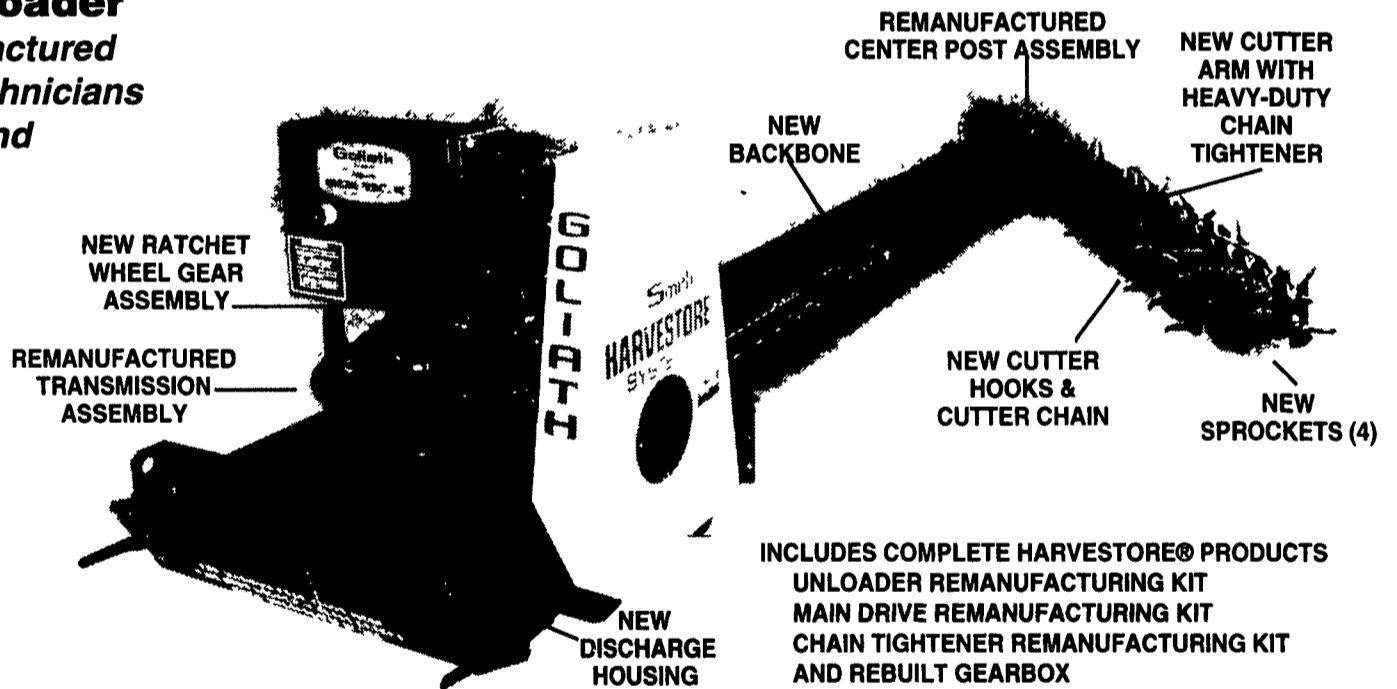

BOTTOM FORAGE UNLOADING AT ITS BEST!

The New
State-of-the-Art
ALLIANCE™ Unloader
with
Hydra-Force™ High Pressure Oiler
Arm Advance Sentry™ Arm Control
24- or 30-in. Wide Trough

Series 92
GOLIATH™ Unloader
Expertly remanufactured
by Penn Jersey technicians
in New Holland