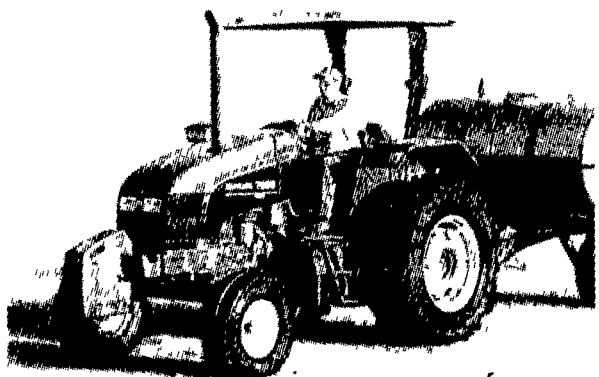

We deliver peace of mind with every GENESIS™ tractor

Buying or leasing a GENESIS™ tractor from New Holland is virtually risk-free.

- GUARANTEED trade-in value with no-risk leases
- The best warranty – 3 years, 3,000 hours, no deductible
- The best performance – the best lugging ability, the best fuel economy, the smoothest powershift and more!
- The best dealer service and support

Stop in for a test drive. We deliver peace of mind with every GENESIS™ tractor.

TAKE ADVANTAGE OF NEW HOLLAND'S BEST DEALS DURING

CELEBRATION SAVINGS ON PARTS & SERVICE WORK - CHECK WITH YOUR LOCAL DEALER FOR DETAILS!

Excellent in the field - and on the farm

New Holland 70- to 90-PTO-hp tractors feature a 16x16 Pulse Command™ transmission with push-button power shifting within each of four speed groups. Speeds are evenly spaced 18% apart, with nine speeds in the usual two- to seven-mph working range. Plenty of gear overlap makes range shifting unnecessary most of the time. The shuttle lets you pull out from a dead stop or change direction without clutching. An optional, electro-hydraulically engaged creeper is also available.

Shuttle back and forth with ease

The left-hand, column-mounted shuttle control on New Holland 40 to 62 PTO hp tractors with 8x8 and 16x8 transmissions provides convenient shifting of the best, fully-synchronized shuttle in this horsepower class. Shuttling is controlled with the left hand, leaving your right hand free to operate the loader.