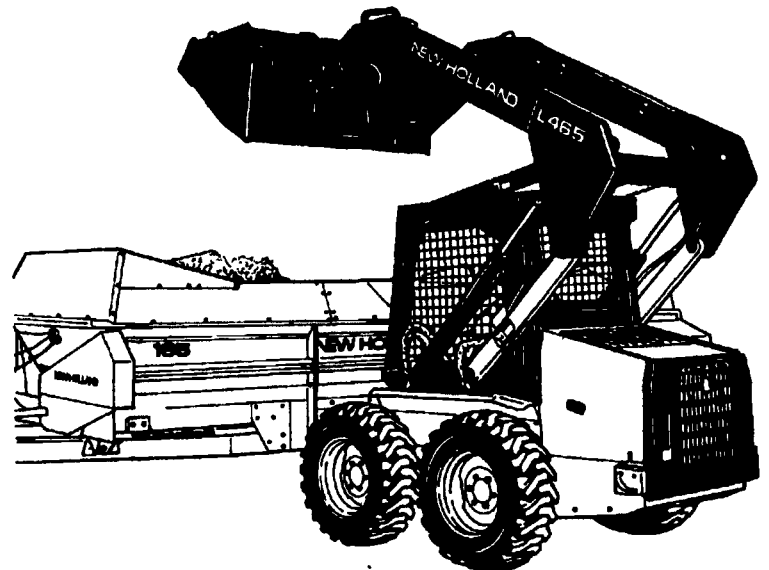

Super Boom™ is best

Why choose a New Holland skid-steer loader?

- Superior visibility
- Unbeatable stability
- Faster speeds
- Superior dump height & reach
- Greater bucket & lift capacity
- The most attachments
- Unmatched dependability

Stop by today and see for yourself why no other skid-steer can compare

NEW HOLLAND