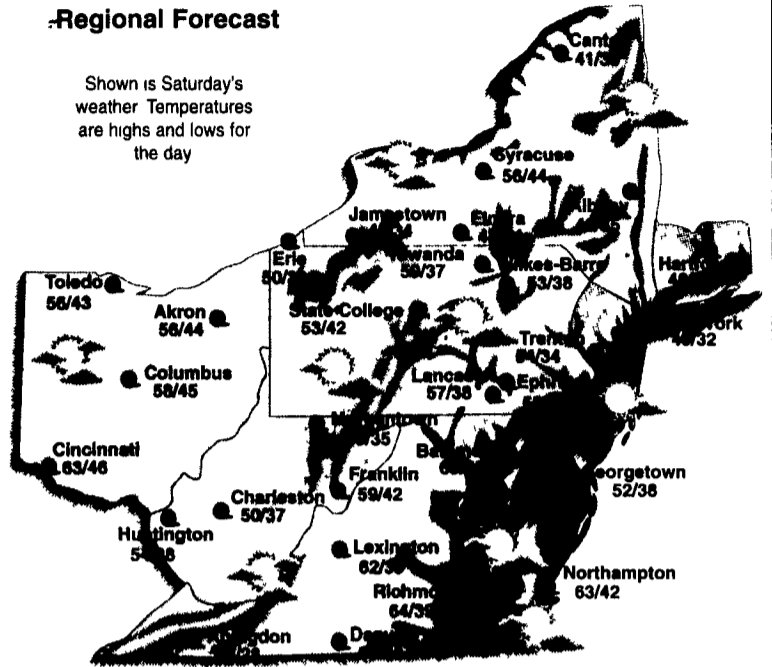

Regional Forecast

Shown is Saturday's weather. Temperatures are highs and lows for the day.

30-Day Precipitation Outlook