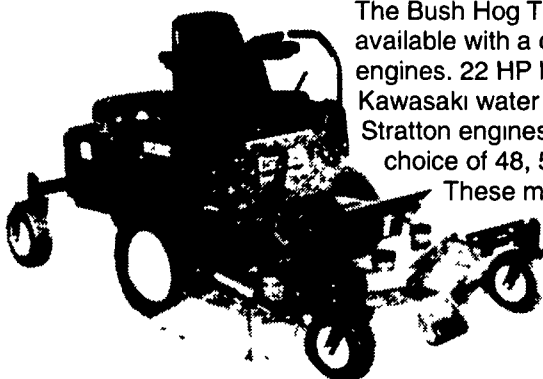

NOW YOU CAN LOOK FORWARD TO MOWING YOUR LAWN

The Bush Hog Turf Champ zero-turn mower is available with a choice of both mowers and engines. 22 HP Kohler Command, 20 HP Kawasaki water cooled and 18 HP Briggs & Stratton engines can be selected, and you have a choice of 48, 52 or 61-inch cutting widths.

These mowers all provide adjustable, high back cushion seat and large foot rest for operator comfort. Cutting height easily adjusts from the seat.

BUSH HOG