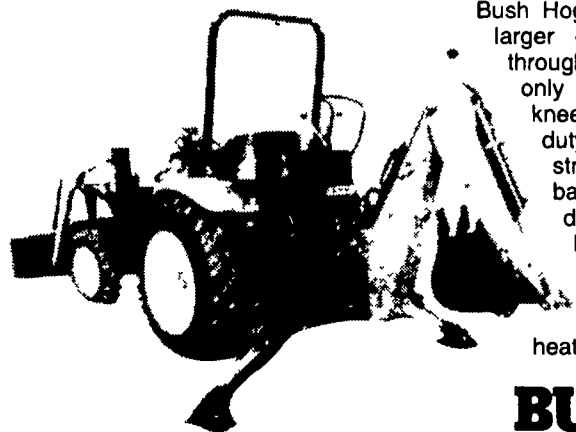

BACKHOES DESIGNED FOR PERFORMANCE AND COMFORT

Bush Hog Series 62 Backhoes feature a larger operator platform with a walk through design. The control console is only 7-1/2 inches at the operator's knee. Boom and dipperstick are heavy duty, with reinforcing plates at all high stress points for long life. These backhoes are available in digging depths of 7, 8 and 9-feet. All new hydraulic control valves provide smoother operation with 40% less lever effort. Valves located under the platform to reduce heat and noise on the operator.

BUSH HOG

Building the Legend.

SEE YOUR LOCAL BUSH HOG DEALER

CANNS-BILCO DIST.
Alburtis, Pa 610-966-3733

CHAMBERSBURG FARM SERVICE
Chambersburg, Pa 717-264-3533

DUNKLE & GRIEB, INC.
Centre Hall, Pa 814-364-1421

FARMER'S EQUIPMENT & SUPPLY CO., INC.
Airville, Pa 717-862-3967

FIELD'S IMPLEMENT STORE
Eighty Four, Pa 412-222-1154

HINES EQUIPMENT
Cresson, Pa 814-886-4183
Bellwood, Pa 814-742-8171

GROWER'S EQUIPMENT CENTER, INC.
Biglerville, Pa 717-677-7133

A. L. HERR & BROS.
Quarryville, Pa 717-786-3521

ABC GROFF
New Holland, Pa 717-354-4191

KELLER'S FARM MACHINERY, INC.
Quakertown, Pa 215-536-4046

MARSHALL MACHINERY, INC.
Honesdale, Pa 717-729-7117

MESSICK FARM EQUIPMENT CO.
Abbottstown, Pa 717-259-6617

MILLER EQUIPMENT CO.
Bechtelsville, Pa 610-845-2911

NICHOLS FARM EQUIPMENT
Bloomsburg, Pa 717-784-7731

NORTH-EAST DISTRIBUTORS & EQUIP.
West Clifford, Pa 717-222-9020

ROVENDALE AG & BARN EQ
Watson, Pa 717-538-9564

SCHEFFEL EQUIPMENT CO.
Somerset, Pa 814-445-6500

SMITH'S FARM EQUIPMENT
Newport, Pa 717-567-356

CHARLES S. SNYDER, INC.
Tamaqua, Pa 717-386-5045

STANLEY'S FARM SERVICE
Klingerstown, Pa 717-648-2088

STOLTZFUS FARM SERVICE
Cochranville, Pa 610-593-2407

UMBERGER'S OF FONTANA
Lebanon, Pa 717-867-5161

C.H. WALTZ SONS, INC.
Williamsport, Pa 717-435-2921

C. J. WONSIDLER BROS.
Quakertown, Pa 215-536-1935
New Tripoli, Pa 610-767-7611
Oley, Pa 610-987-6257

PEACH COUNTRY FORD TRACTOR
Richwood, NJ 609-589-3953

RODIO TRACTOR SALES
Hammonton, NJ 609-561-0141

FRANK RYMON & SONS
Washington, NJ 908-682-1444

LESLIE G. FOGG, INC.
Bridgeton, NJ 609-635-8118