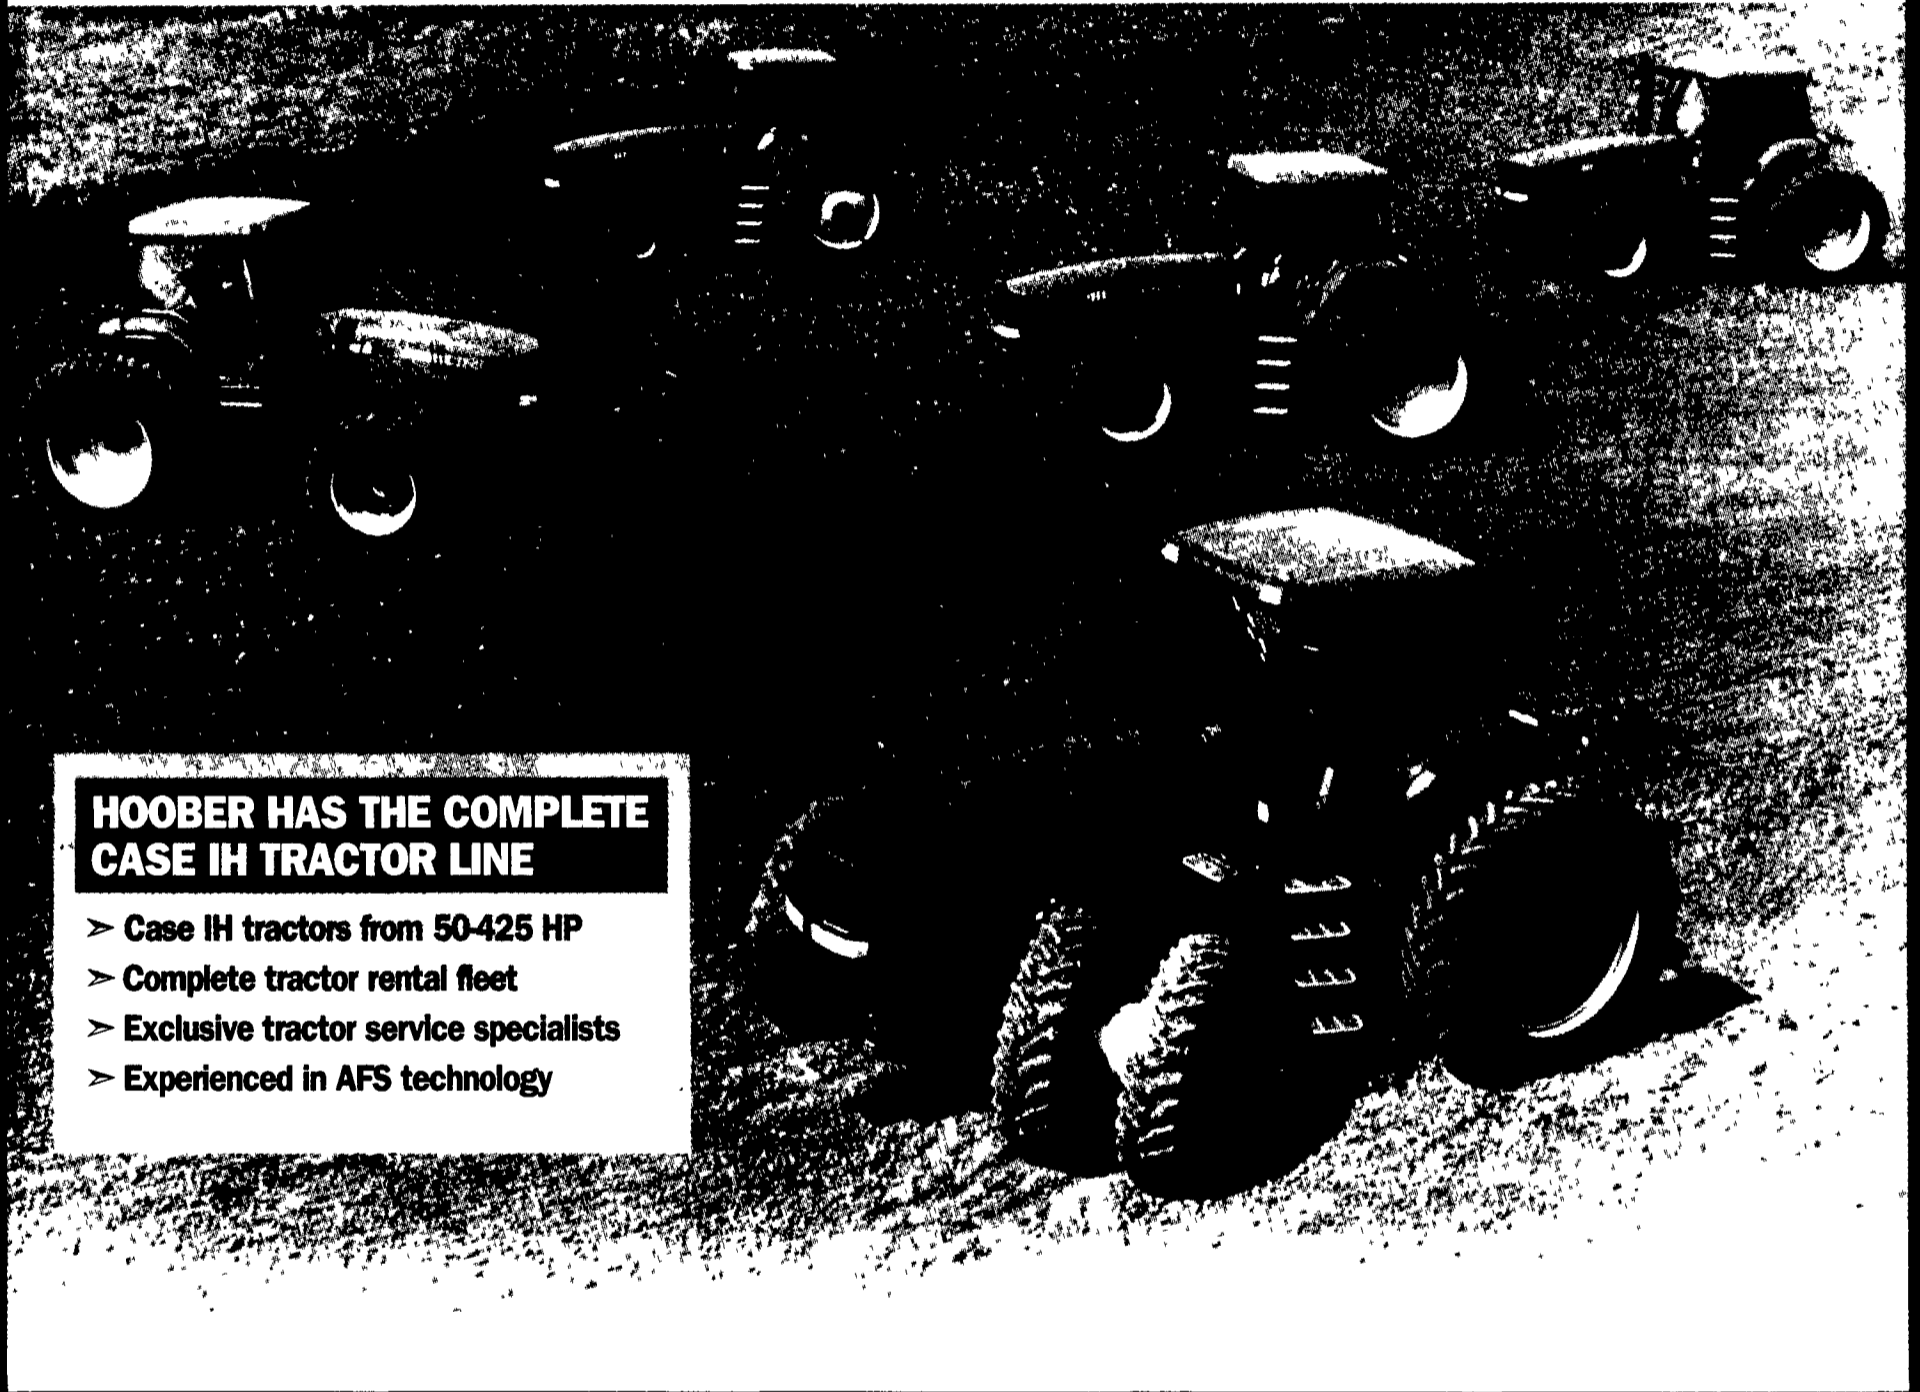

HOOBER DELIVERS THE NEW WORK FORCE LIKE NO ONE ELSE.

HOOBER HAS THE COMPLETE CASE IH TRACTOR LINE

- Case IH tractors from 50-425 HP
- Complete tractor rental fleet
- Exclusive tractor service specialists
- Experienced in AFS technology

NEED A BALER ???

WE'LL PAY YOU \$1000 TO PLAN AHEAD

*Order a Case IH big baler before
Feb. 1, 1999 and Hooper
will give you a
\$1,000 rebate.*

Advanced Machinery Service Today

HOOBER
FROM THE 10, THE
THREE LOCATIONS