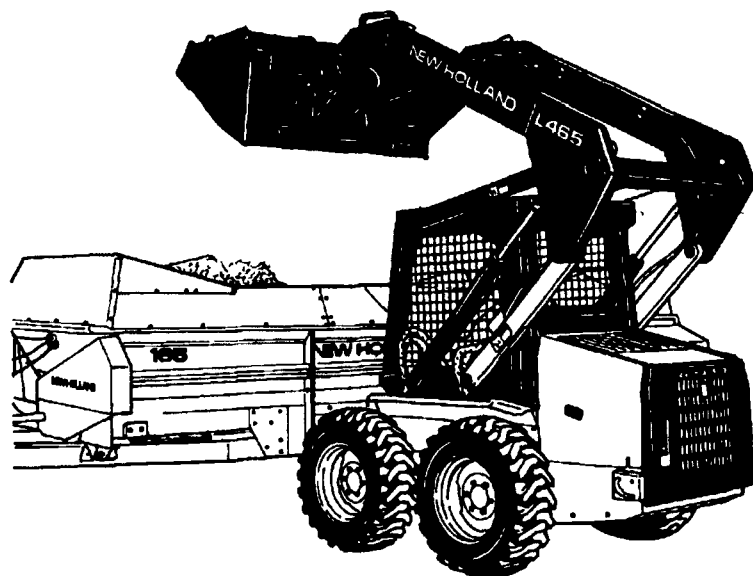

NEW HOLLAND

Spread quickly, cleanly, and evenly

NEW HOLLAND

Nothing gets the job done faster, cleaner, or better than a New Holland side-delivery spreader.

- Handles a wide variety of material – slurry, gutter material, cow manure, even poultry litter
- Offers the most control for light top dressing through heavy applications
- Choose from five categories ranging from 1,005 gallons up to 3,188 gallons with side rails in place
- Each model backed by a 10-year warranty against tank rust-through

Take a close look at one today

NEW HOLLAND

Super Boom™ is best

Why choose a New Holland skid-steer loader?

- Superior visibility
- Unbeatable stability
- Faster speeds
- Superior dump height & reach
- Greater bucket & lift capacity
- The most attachments
- Unmatched dependability

Stop by today and see for yourself why no other skid-steer can compare

NEW HOLLAND

**SEE YOUR NEAREST
NEW HOLLAND DEALER**

NEW HOLLAND
Credit Company

Cut faster, condition better

For greater maneuverability and higher efficiency, nothing beats the Model 1431 Discbine® disc mower-conditioner from New Holland. It features a 13' cutting width, and operates at high ground speeds in wet, heavy grass without plugging. Fire anthills and gopher mounds won't stop the new Model 1431 either.

Outstanding features include:

- A center pivot-tongue design
- Independent modular cutterbar with ten small-diameter cutting discs
- 102" wide conditioning rolls
- A full range of vertical and lateral flotation
- A torsion-bar roll-pressure system
- A cutterbar driven from both ends