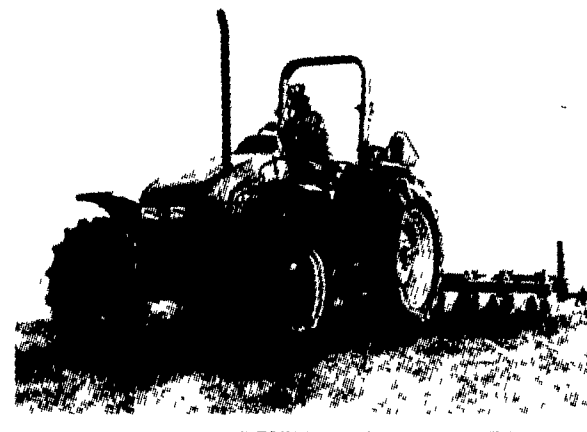

Excellent in the field - and on the farm

New Holland 70- to 90-PTO-hp tractors feature a 16x16 Pulse Command™ transmission with push-button power shifting within each of four speed groups. Speeds are evenly spaced 18% apart, with nine speeds in the usual two- to seven-mph working range. Plenty of gear overlap makes range shifting unnecessary most of the time. The shuttle lets you pull out from a dead stop or change direction without clutching. An optional, electro-hydraulically engaged creeper is also available.

Shuttle back and forth with ease

The left-hand, column-mounted shuttle control on New Holland 40 to 62 PTO hp tractors with 8x8 and 16x8 transmissions provides convenient shifting of the best, fully-synchronized shuttle in this horsepower class. Shuttling is controlled with the left hand, leaving your right hand free to operate the loader.

Great looks. Aggressive power.

New Holland 35 Series tractors really "work big" in the field or on the job.

- Engines have good lugging ability with 1000 useful rpm's between maximum torque and maximum power
- 14.5 gpm hydraulic flow assures fast implement response
- 3-point lift system, activated by touch control, is best-in class
- Electro-hydraulic differential lock provides maximum traction when needed