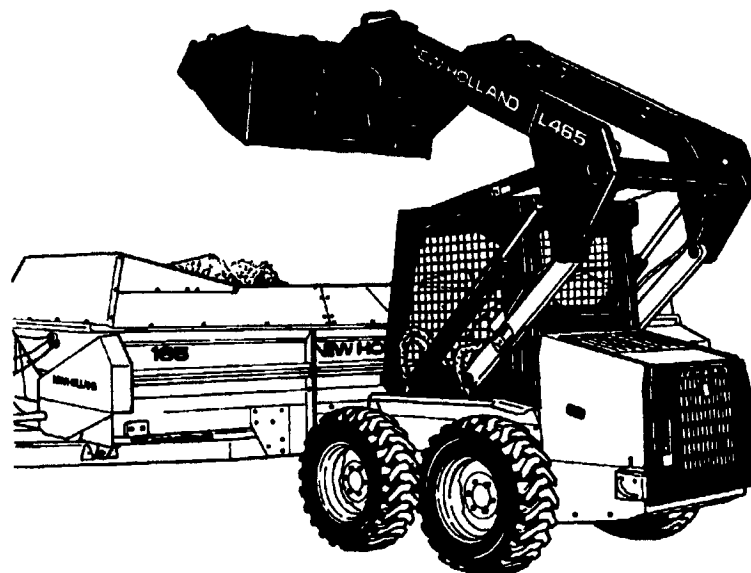

Super Boom™ is best

Why choose a New Holland skid-steer loader?

- Superior visibility
- Unbeatable stability
- Faster speeds
- Superior dump height & reach
- Greater bucket & lift capacity
- The most attachments
- Unmatched dependability

Stop by today and see for yourself why no other skid-steer can compare

NEW HOLLAND