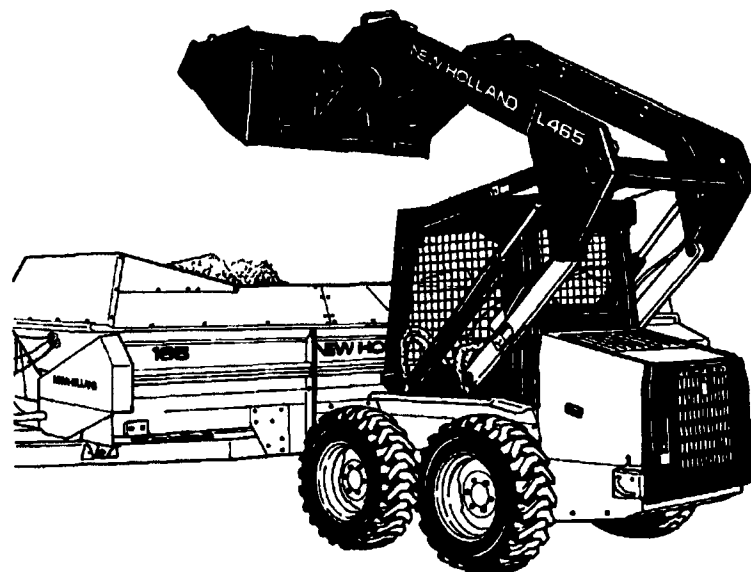

NEW HOLLAND

Spread quickly, cleanly, and evenly

NEW HOLLAND

Nothing gets the job done faster, cleaner, or better than a New Holland side-delivery spreader.

- Handles a wide variety of material – slurry, gutter material, cow manure, even poultry litter
- Offers the most control for light top dressing through heavy applications
- Choose from five categories ranging from 1,005 gallons up to 3,188 gallons with side rails in place
- Each model backed by a 10-year warranty against tank rust-through

Take a close look at one today

NEW HOLLAND

Super Boom™ is best

Why choose a New Holland skid-steer loader?

- Superior visibility
- Unbeatable stability
- Faster speeds
- Superior dump height & reach
- Greater bucket & lift capacity
- The most attachments
- Unmatched dependability

Stop by today and see for yourself why no other skid-steer can compare

NEW HOLLAND

**SEE YOUR NEAREST
NEW HOLLAND DEALER**

NEW HOLLAND
Credit Company

Cut faster, condition better

For greater maneuverability and higher efficiency, nothing beats the Model 1431 Discbine® disc mower-conditioner from New Holland. It features a 13' cutting width, and operates at high ground speeds in wet, heavy grass without plugging. Fire anthills and gopher mounds won't stop the new Model 1431 either.

Outstanding features include:

- A center pivot-tongue design
- Independent modular cutterbar with ten small-diameter cutting discs
- 102" wide conditioning rolls
- A full range of vertical and lateral flotation
- A torsion-bar roll-pressure system
- A cutterbar driven from both ends