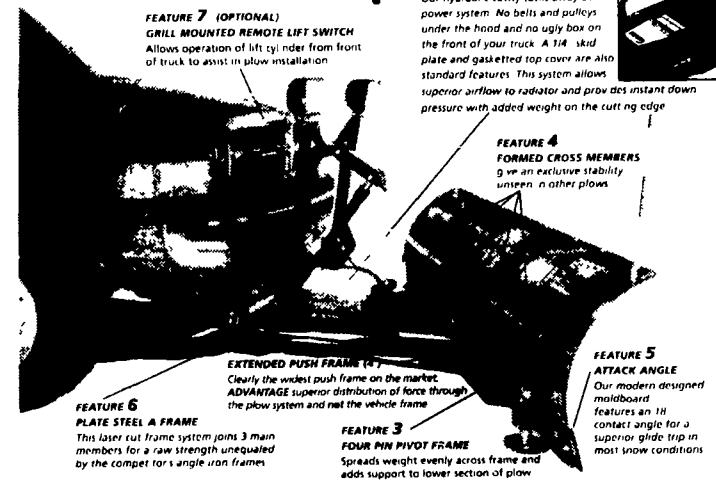

Super Rugged Commercial Grade

WHY CURTIS?

FEATURE 6
PLATE STEEL A FRAME
This laser cut frame system joins 3 main members for a case strength unequalled by the competitor's angle iron frames

Compared to the rest...

Curtis Feature #	Deere	Fisher	Meyer	Western	East	Six way
1	1	1	1	1	1	1
2	1	1	1	1	1	1
3	1	1	1	1	1	1
4	1	1	1	1	1	1
5	1	1	1	1	1	1
6	1	1	1	1	1	1
7	1	1	1	1	1	1

NO!

This Plow Can Be Purchased @ the Following Locations:

PRECISION CARS, INC.
19914 Leitersburg Pike
Hagerstown, MD 21742
(301) 739-6640

GINDER'S GARAGE
2327 S. Market St.
Elizabethtown, PA 17022
(717) 367-8067

DREXEL AUTO SUPPLY
333 Steinman Farm Rd.
Pequea, PA 17565
(717) 284-2916

ROCK SPRINGS HARDWARE
1320 Rock Springs Rd.
Rising Sun, MD 21911
(410) 658-5978
(800) 858-0288
OPEN 7 DAYS A WEEK

NH-LX665 skid loader, 1996, 2000hrs, like new, $15,000. 717-896-8023. Leave message.

Pettibone gas forklift, hi-lift, lifts 6,000 lb. 30', 4x4, $6,800. (814)467-8839.

Ramsset 27-Caliber Powder Actuated Gun With Assorted Pins & Loads. New Rigid 4" Pipe Cutter, Pneumatic Test Plugs 16"-4" Good Shape. Call Or Fax (717)691-9177 For List.

Storage Trailer, 40' Good Tires $1,700. (410)823-2640.

FORKLIFTS

2,000 TO 15,000 LB.

$2,000 & upwards

GAS/LP-DIESEL-ELECTRIC

Cushion-Pneumatic-Rough Terrain

New Komatsu Forklifts Available

PA INDUSTRIAL EQUIPMENT

(610) 369-9778

'96 NH LX500 w/Bucket, Good Rubber, 1800 Hrs.....$12,900

95 NH LX885, Good Rubber, Hand Controls, 1030 Hrs.....$17,500

'90 Bobcat 743D, 3900 Hrs., Cab Encl., New Rubber.....$8,500

93 Cat 416B 4x4, Ext. Hoe, New Rubber.....$33,000

93 Ford 555D, ROPS, Low Hours. $20,000

Galion T500A Motor Grader, EROPS, Good Running Condition $9,000

JD 670 Motor Grader.....$18,500

JCB 525B SOLD, 22' Reach... $22,000

Case 850D, 6-Way, Long Track.....$29,000

Case 450C Dozer, 6-Way, 1-Owner Machine, 1500 Original Hrs, Excellent.....$24,500
(2) GSI 20', Electric.....$2,800 Ea.