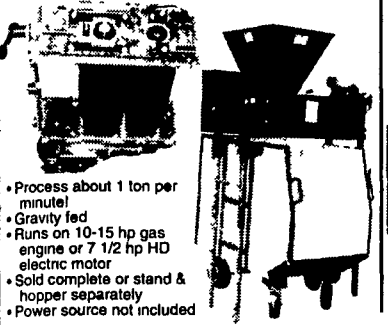

Keep Your Profit Out of the Gutter!

Make More Milk With Less Feed. Using A Kernel Processor from LSC

Silage Processing In The Field Or The Barn

Silage Roller Mill

Process silage or crimp high moisture corn in the barn with the same reliable kernel processing insert unit that retrofits into JD pull type harvesters

- Process about 1 ton per minute!
- Gravity fed
- Runs on 10-15 hp gas engine or 7 1/2 hp HD electric motor
- Sold complete or stand & hopper separately
- Power source not included

Early Order Discounts! Big Savings In Oct., Nov., Dec