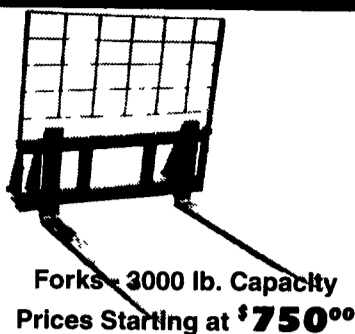

**Buckets, Forks & Bale Movers For Skid Loaders and Front End Loaders
Fits John Deere, Case, Gehl, New Holland, Bobcat**

**Buckets - Made Any Size
For Any Operation
Prices Starting at $550⁰⁰**

**Forks - 3000 lb. Capacity
Prices Starting at $750⁰⁰**

**Bale Mover for Round or
Square Bales, Easily Converted
Prices Starting at $525⁰⁰**