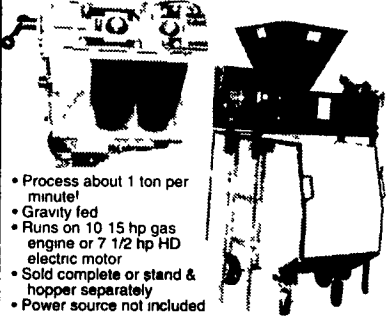

#### Silage Roller Mill

Process silage or crimp high moisture corn in the barn with the same reliable kernel processing insert unit that retrofits into JD pull type harvesters.

- Process about 1 ton per minute!
- Gravity fed
- Runs on 10 15 hp gas engine or 7 1/2 hp HD electric motor
- Sold complete or stand & hopper separately
- Power source not included