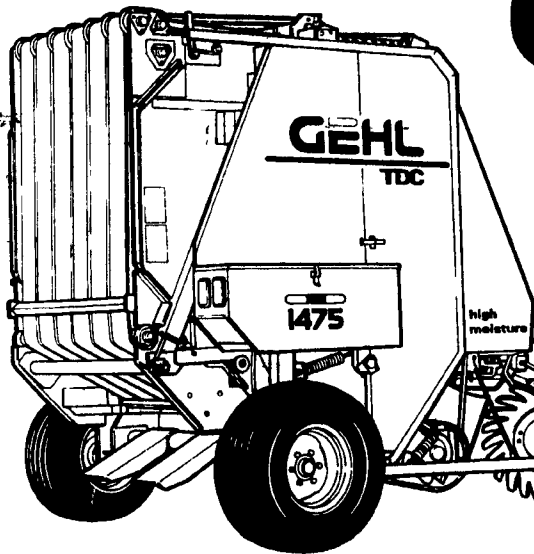

Lebanon Valley Implement Co., Inc.

700 E. Linden Street, Richland, PA 17087
717-866-7518