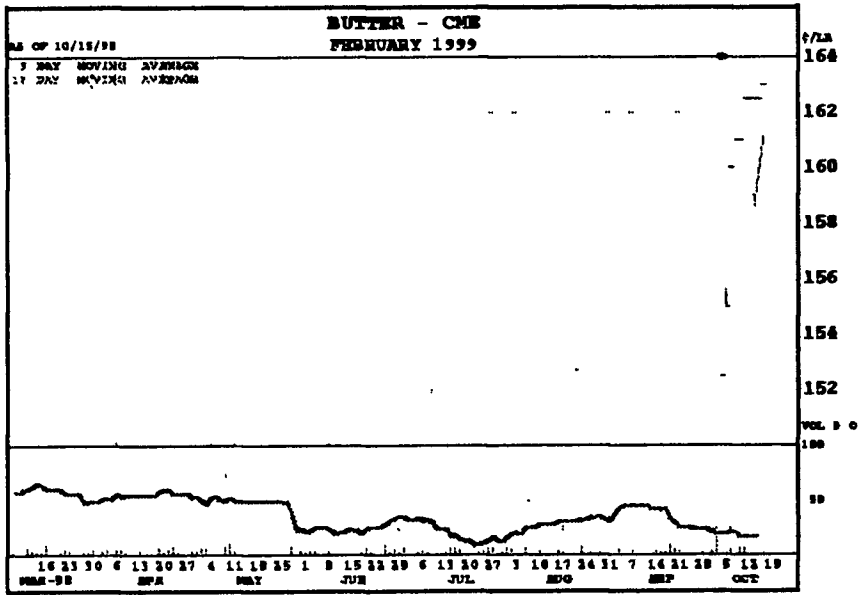

FUTURES MARKETS

(Continued from Page A16)

Symbol CFX8 - 10/15/98 Open 155000 High 155000 Low 155000 Last Chge +1000

Moving Average: Day 09 18 40, 152611 0 0
Momentum: Day 09 18 40, -10000

Stochastic: Day 09 14 20, Sto 41 67 00 00, %k 42 75 00 00, %d 37 79 00 00
Directional Indicator: Day 09 14 20, ADX 22 77 00 00, -DI 38 25 00 00, +DI 55 32 00 00

Relative Strength: Day 09 14 20, 55 32 00 00
Historic Volatility: Day 09 14 20, 187 39% 00% 00%

Symbol BUG9 - 10/15/98 Open 163000 High 163000 Low 163000 Last Chge +500

Moving Average: Day 09 18 40, 161111 0 0
Momentum: Day 09 18 40, +10500

Stochastic: Day 09 14 20, Sto 100 00 00 00, %k 70 37 00 00, %d 40 74 00 00
Directional Indicator: Day 09 14 20, ADX 100 00 00 00, -DI 00 00 00 00, +DI 96 31 00 00

Relative Strength: Day 09 14 20, 100 00 00 00
Historic Volatility: Day 09 14 20, 16 00% 00% 00%

Symbol BKX8 - 10/15/98 Open 1570 High 1584 Low 1570 Last Chge +18

Moving Average: Day 09 18 40, 1548 1507 1407
Momentum: Day 09 18 40, +129 +119 +332

Stochastic: Day 09 14 20, Sto 100 00 100 00 100 00, %k 94 04 95 36 97 00, %d 90 02 93 91 96 23
Directional Indicator: Day 09 14 20, ADX 67 45 55 78 44 54, -DI 8 44 10 78 13 35, +DI 62 26 62 23 61 49

Relative Strength: Day 09 14 20, 82 35 81 25 79 61
Historic Volatility: Day 09 14 20, 19 09% 18 90% 20 24%