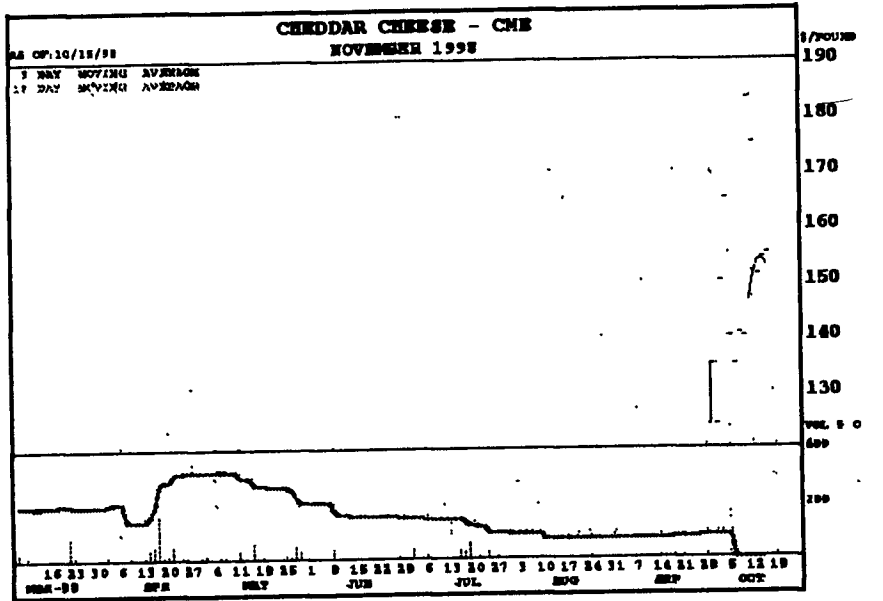

FUTURES MARKETS

(Continued from Page A16)

Symbol CFX8 - 10/15/98 Open 155000 High 155000 Low 155000 Last Chge +1000

Moving Average: Day 09 18 40, 152611 0 0
Momentum: Day 09 18 40, -10000

Stochastic: Day 09 14 20, Sto 41 67 00 00, %k 42 75 00 00, %d 37 79 00 00
Directional Indicator: Day 09 14 20, ADX 22 77 00 00, -DI 38 25 00 00, +DI 55 32 00 00

Relative Strength: Day 09 14 20, 55 32 00 00
Historic Volatility: Day 09 14 20, 187 39% 00% 00%

Symbol BUG9 - 10/15/98 Open 163000 High 163000 Low 163000 Last Chge +500

Moving Average: Day 09 18 40, 161111 0 0
Momentum: Day 09 18 40, +10500

Stochastic: Day 09 14 20, Sto 100 00 00 00, %k 70 37 00 00, %d 40 74 00 00
Directional Indicator: Day 09 14 20, ADX 100 00 00 00, -DI 00 00 00 00, +DI 96 31 00 00

Relative Strength: Day 09 14 20, 100 00 00 00
Historic Volatility: Day 09 14 20, 16 00% 00% 00%

Symbol BKX8 - 10/15/98 Open 1570 High 1584 Low 1570 Last Chge +18

Moving Average: Day 09 18 40, 1548 1507 1407
Momentum: Day 09 18 40, +129 +119 +332

Stochastic: Day 09 14 20, Sto 100 00 100 00 100 00, %k 94 04 95 36 97 00, %d 90 02 93 91 96 23
Directional Indicator: Day 09 14 20, ADX 67 45 55 78 44 54, -DI 8 44 10 78 13 35, +DI 62 26 62 23 61 49

Relative Strength: Day 09 14 20, 82 35 81 25 79 61
Historic Volatility: Day 09 14 20, 19 09% 18 90% 20 24%