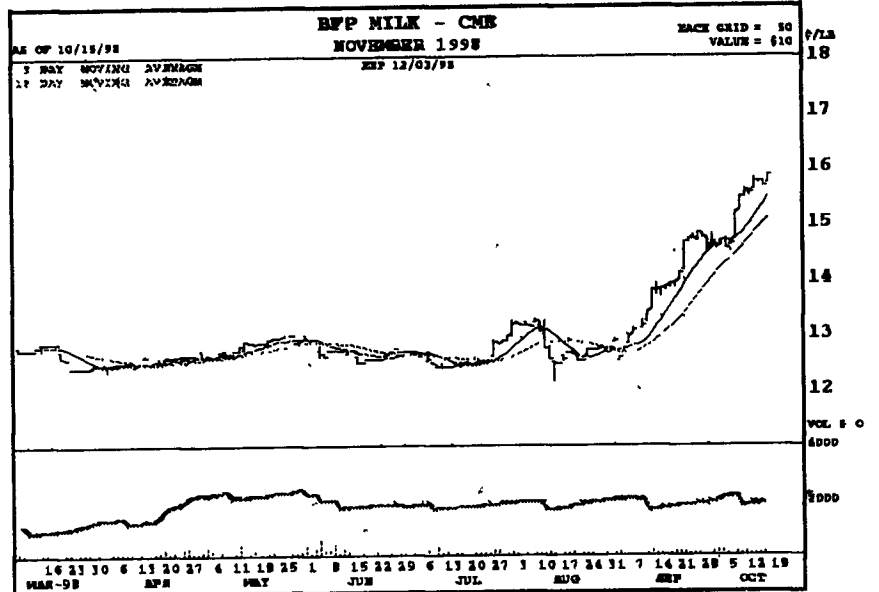

Stochastic: Day 09 14 20, Sto 100 00 00 00, %k 70 37 00 00, %d 40 74 00 00
Directional Indicator: Day 09 14 20, ADX 100 00 00 00, -DI 00 00 00 00, +DI 96 31 00 00

Relative Strength: Day 09 14 20, 100 00 00 00
Historic Volatility: Day 09 14 20, 16 00% 00% 00%

Symbol BKX8 - 10/15/98 Open 1570 High 1584 Low 1570 Last Chge +18

Moving Average: Day 09 18 40, 1548 1507 1407
Momentum: Day 09 18 40, +129 +119 +332

Stochastic: Day 09 14 20, Sto 100 00 100 00 100 00, %k 94 04 95 36 97 00, %d 90 02 93 91 96 23
Directional Indicator: Day 09 14 20, ADX 67 45 55 78 44 54, -DI 8 44 10 78 13 35, +DI 62 26 62 23 61 49

Relative Strength: Day 09 14 20, 82 35 81 25 79 61
Historic Volatility: Day 09 14 20, 19 09% 18 90% 20 24%

Holstein Named Supreme Champion Of World Dairy Expo

MADISON, Wis. — A 5-year-old Holstein cow exhibited by Alta Genetics Inc., Continental and Everett Simanton of Alberta, Canada was named America's supreme champion cow during closing ceremonies at the 32nd World Dairy Expo. The animal, Acme Star Lily, was sired by Hanoverhill Starbuck. Her dam is Acme Anthony Lil. The champion produced a 305-day record of 25,095 lbs. of milk, 869 lbs. of fat and 761 lbs. of protein.