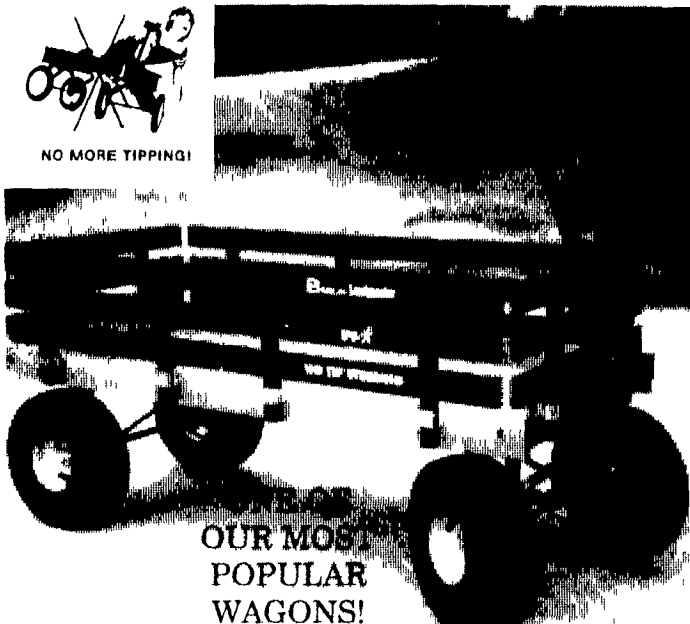

MODEL #F600  
BERLIN LOADMASTER WAGON!

WAGONS FOR ALL AGES!

MODEL #400  
BERLIN EXPRESS  
WAGON!

OUR MOST  
POPULAR  
WAGONS!

**#F600 BERLIN LOADMASTER WAGON!** Our NEWEST and BIGGEST Berlin WAGON EVER! A LARGER size, this wagon is 40 x 20 x 9"! Built for even BIGGER loads. This wagon has the famous Berlin AUTO STEER no-tipping front end safety steering! An exclusive of Berlin!! Wheel assembly does not extend past the front end!! Balloon (pneumatic) tires are 410/350 size for a smoother ride; metal wheels, ball bearings, grease fittings! Riveted stake pockets, Hardwood side racks and rails. Red and natural color. Weight is 60 lbs.

Our Discount Price: **\$169.95!**

BERLIN FLYER  
WAGON #F310

**#F310 BERLIN FLYER!** The F310 wagon is similar in size and construction to the #400 above, but does NOT have balloon tires nor grease fittings and ball bearings. The AUTO STEER no-tipping front end; safety steering is an exclusive of Berlin. Wheel assembly doesn't extend past the front end!! Solid rubber tires are 10 x 1 1/2 size for a smooth ride; metal wheels, Grafoil bearings! Riveted stake pockets, Hardwood side racks and rails. Red and natural color. Size: 36 x 17 x 9". Great for all kids 5 and older! Weight is 38 lbs.

Our Discount Price **\$74.95!**

**#F400 BERLIN EXPRESS WAGON!** Our MOST POPULAR WAGON EVER! This wagon has the famous Berlin AUTO STEER no-tipping front end safety steering! An exclusive of Berlin! Wheel assembly does not extend past the front end!! Balloon (pneumatic) tires are 280/250 size for a smoother ride; metal wheels, ball bearings, grease fittings! Riveted stake pockets, Hardwood side racks and rails. Red and natural color. Size is 36x17x9. Weight is 40 lbs.