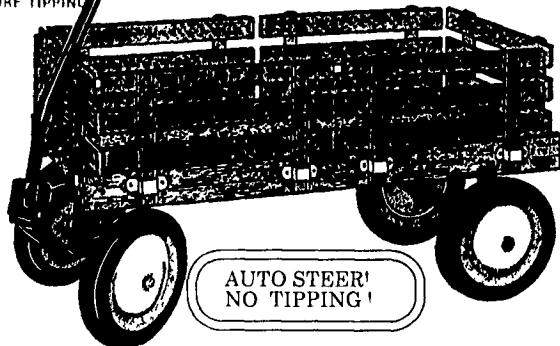

MODEL #F600  
BERLIN LOADMASTER WAGON!

WAGONS FOR ALL AGES!

MODEL #400  
BERLIN EXPRESS  
WAGON!

OUR MOST  
POPULAR  
WAGONS!

**#F600 BERLIN LOADMASTER WAGON!** Our NEWEST and BIGGEST Berlin WAGON EVER! A LARGER size, this wagon is 40 x 20 x 9"! Built for even BIGGER loads. This wagon has the famous Berlin AUTO STEER no-tipping front end safety steering! An exclusive of Berlin!! Wheel assembly does not extend past the front end!! Balloon (pneumatic) tires are 410/350 size for a smoother ride; metal wheels, ball bearings, grease fittings! Riveted stake pockets, Hardwood side racks and rails. Red and natural color. Weight is 60 lbs.

Our Discount Price: **\$169.95!**

BERLIN FLYER  
WAGON #F310

**#F310 BERLIN FLYER!** The F310 wagon is similar in size and construction to the #400 above, but does NOT have balloon tires nor grease fittings and ball bearings. The AUTO STEER no-tipping front end; safety steering is an exclusive of Berlin. Wheel assembly doesn't extend past the front end!! Solid rubber tires are 10 x 1 1/2 size for a smooth ride; metal wheels, Grafoil bearings! Riveted stake pockets, Hardwood side racks and rails. Red and natural color. Size: 36 x 17 x 9". Great for all kids 5 and older! Weight is 38 lbs.

Our Discount Price **\$74.95!**

**#F400 BERLIN EXPRESS WAGON!** Our MOST POPULAR WAGON EVER! This wagon has the famous Berlin AUTO STEER no-tipping front end safety steering! An exclusive of Berlin! Wheel assembly does not extend past the front end!! Balloon (pneumatic) tires are 280/250 size for a smoother ride; metal wheels, ball bearings, grease fittings! Riveted stake pockets, Hardwood side racks and rails. Red and natural color. Size is 36x17x9. Weight is 40 lbs.