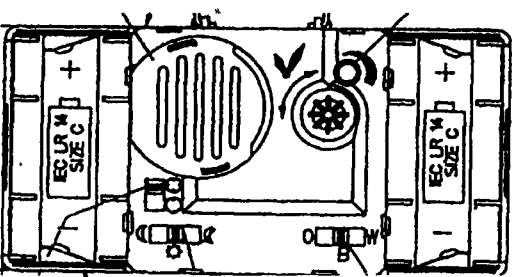

#P2214/M Medium Shaft w/pendulum

(SPECIFY)

Our Discount Price:

#2114/M

P2214/M

| | | |
|---------|-------------------|-------------------|
| 1 or 2: | \$34.95 ea | \$36.95 ea |
| 3 to 6: | \$32.90 ea | \$34.90 ea |
| 7 & up: | \$30.90 ea | \$32.90 ea |