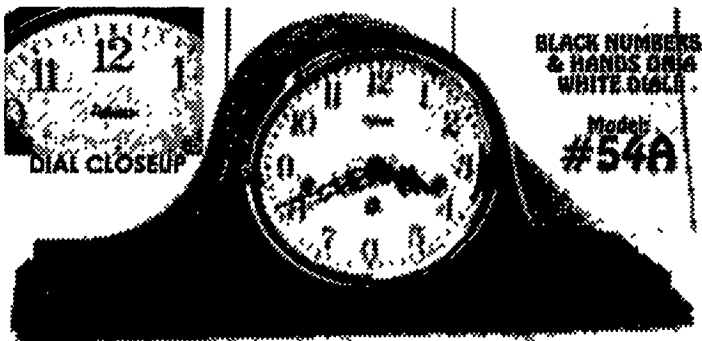

BLACK NUMBERS
& HANDS ON
WHITE DIAL

Model
#54A

#54A WESTMINSTER CHIME CLOCK. DELWEACO 8 day wind movement with Floating Balance (for ease of set-up - trouble free operation) chimes the **WESTMINSTER** tune on the quarter, half, three-quarter, and full hour. After chimes on the full hour, strikes the correct time. Hand rubbed Shaded Walnut finish case. Brass bezel and trim; also has **BLACK** hands and numbers on a **WHITE** dial. **VERY EASY TO READ!** Size: 19-3/4x9. **GERMAN MADE. Our NEW TWO YEAR WARRANTY!** Retail: $275.00

Our Discount Price **$189.95!**

CLOSEOUT MISC CLOCK MAKING MOVEMENTS AND PARTS.

USED: Battery and Keywind CLOCKS!

Trade-ins, shipping damage, etc. Write or call for current availability. Price range from $50.00 and up.

**All are limited in quantity
All new & used items with Warranty, but
NO RETURNS.**

TAKE-OFFS: Delweaco dial/bezel/glass-WHITE dial, black numbers- same as used on our clocks. Standard 6-1/4 size. Complete with nails. See page 26

2 'AA' battery compartments (3 volt total)
4 for $1.00 !!!!

#341 HERMLE 8 day Key Wind Westminster Chime movements - PENDULUM TYPE. Need oiled. Never used, but tarnished plates. Complete with hands and key. Excellent for replacements or new clocks. **VERY FEW LEFT!**

$50.00 each !! 1/2 PRICE!
(Add $8.00 for chime rods and block.)

JAUCH 8 day hour and half hour KEYWIND STRIKE MOVEMENTS. Slight tarnish. Complete with hardware, hands, and strike rods and block.

VERY FEW LEFT!
$25.00 each!! less than 1/2 price!