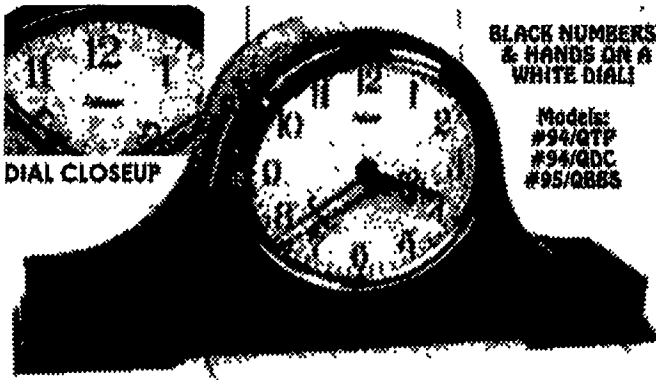

## OUR MOST POPULAR STYLE!! Clocks by *Delweaco*

**#94 SERIES CASE AND DIAL BY DELWEACO!** German made all wood case is a very beautiful hand rubbed, Shaded Walnut finish with brass trim. Size is 16 X 9 X 5". The solid brass bezel and dial has black numbers on a white dial. **EASY TO READ!** Available in the following styles/movements:

**#94/QTP Quartz QUAD CHIME** by DELWEACO Westminster, Whittington or St. Michaels 4/4 Chime, or hour and half/hour Strike. The same chime tunes as the key wound. Sound very similar to the mechanicals. Chimes each quarter as well as strikes full hour. This new movement needs not be programmed - simply turn the hands to the correct time and chimes will be correct. Quartz accuracy to + or - one minute per year. Controls for volume, chime selection, auto shut-off and silent. Uses one D alkaline battery (included) **TWO YEAR GUARANTEE!** Retail: \$299.95.

Specify **#94/QTP**

*Our Discount Price* **\$169.95!**

**#94/QBW DELWEACO Chime & Strike.** This clock has the new Hermle Bim/Bam Strike and Westminster Chime movement! Sounds very realistic! Also has a volume control if you wish to have it quieter! Plays full 4/4 Westminster Chime; strike the full hour. On Bim/Bam Strike, it will strike Bim/bam on the half hour, and then Bim/Bam count on the full hour! ALL QBW series nighttime sound reduction, nighttime shutoff, off, every quarter hour, hour only, and more.! Size: 16 x 9 x 5. Uses 2 'C' Batteries (included).**GERMAN Made. TWO YEAR GUARANTEE!** Retail: \$299.95