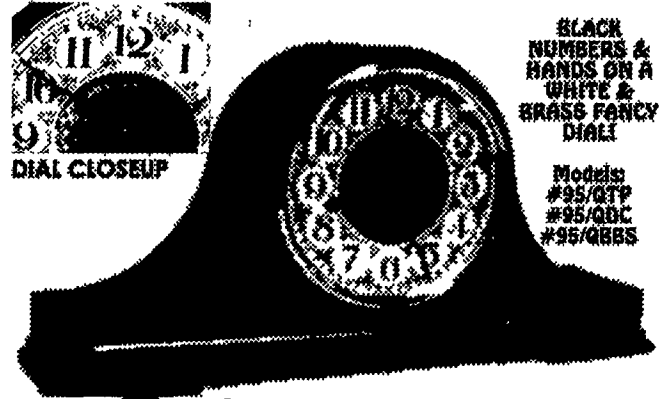

## OUR MOST POPULAR STYLE!! Clocks by *Delweaco*

**#94 SERIES CASE AND DIAL BY DELWEACO!** German made all wood case is a very beautiful hand rubbed, Shaded Walnut finish with brass trim. Size is 16 X 9 X 5". The solid brass bezel and dial has black numbers on a white dial. **EASY TO READ!** Available in the following styles/movements:

**#94/QTP Quartz QUAD CHIME** by DELWEACO Westminster, Whittington or St. Michaels 4/4 Chime, or hour and half/hour Strike. The same chime tunes as the key wound. Sound very similar to the mechanicals. Chimes each quarter as well as strikes full hour. This new movement needs not be programmed - simply turn the hands to the correct time and chimes will be correct. Quartz accuracy to + or - one minute per year. Controls for volume, chime selection, auto shut-off and silent. Uses one D alkaline battery (included) **TWO YEAR GUARANTEE!** Retail: \$299.95.

Specify **#94/QTP**

*Our Discount Price* **\$169.95!**

**#94/QBW DELWEACO Chime & Strike.** This clock has the new Hermle Bim/Bam Strike and Westminster Chime movement! Sounds very realistic! Also has a volume control if you wish to have it quieter! Plays full 4/4 Westminster Chime; strike the full hour. On Bim/Bam Strike, it will strike Bim/bam on the half hour, and then Bim/Bam count on the full hour! ALL QBW series nighttime sound reduction, nighttime shutoff, off, every quarter hour, hour only, and more.! Size: 16 x 9 x 5. Uses 2 'C' Batteries (included).**GERMAN Made. TWO YEAR GUARANTEE!** Retail: \$299.95

Specify **#94/QDC**

*Our Discount Price* **\$116.95!**

**#95 SERIES CASE AND DIAL BY DELWEACO!** German made all wood case is a very beautiful hand rubbed, Shaded Walnut finish with brass trim. Size is 16 X 9 X 5". The solid brass bezel and dial has black numbers on white circles on fancy brass and white dial! **BEAUTIFUL!**