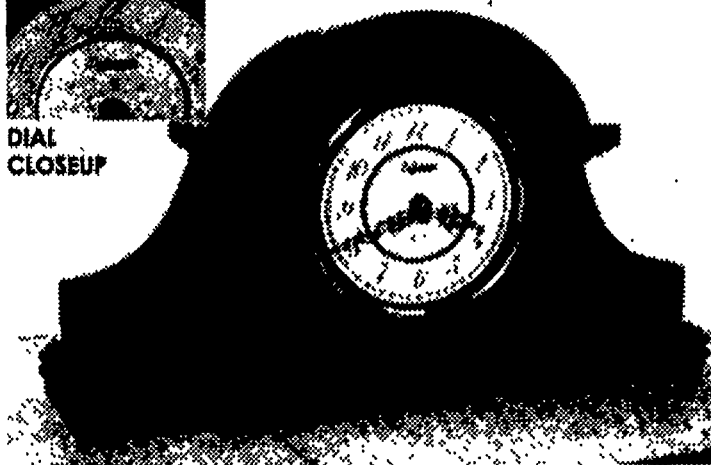

NEW CASE STYLE!

DIAL
CLOSEUP

ROMAN NUMERALS

NEW! #24/R/QTP, #24/R/QDC and #24/R/QBW DELWEACO Chime Clocks. This clock has the same movements as all the QTP, QDC or QBW series, BUT has the NEW STYLE raised insets case! Is made from solid Oak, medium color. VERY BEAUTIFUL! Size is 17 X 10 X 5". White ROMAN dial, brass trim, black hands and numerals. Available with the following movements:

~~Discount Prices:~~

Sale Price!

#24/R/QTP - \$169.95!	\$149.95!
#24/R/QBW - \$178.95!	\$129.95!
#24/R/QDC - \$119.95!	\$109.95!

#24/R/QDC Quartz DUAL CHIME by DELWEACO. Chimes WESTMINSTER or WHITTINGTON each 1/4 hour. Strikes the full hour. Controls for chime selection, volume, auto night time shut-off. Uses 1 'C' battery (included). **TWO YEAR GUARANTEE!** Retail: \$275.95. Specify #24/R/QDC

CHECK OUT OUR DISCOUNT
COUPONS IN THIS CATALOG

Delweaco

NOW! ARABIC NUMBERS

DIAL
CLOSEUP

NEW! #24/A/QTP, #24/A/QDC and #24/A/QBW DELWEACO Chime Clocks. This clock has the same movements as all the QDC or QBW series, BUT has the NEW STYLE raised insets case! Is made from solid Oak, medium color. VERY BEAUTIFUL! Size is 17 X 10 X 5". White ARABIC (REGULAR NUMBERS) dial, brass trim, black hands and numerals. Available with the following movements