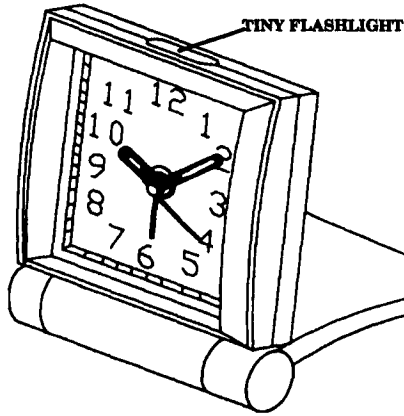

#1116Z FOLD-UP TRAVEL ALARM CLOCK!!

Delweaco

With **LIGHT, SNOOZE, ASCENDING BEEPER**
Opens like a clam shell into a bedside alarm.
IDEAL FOR TRAVEL OR FOR EVERYDAY USE!!

This new **BATTERY FOLD-UP TRAVEL ALARM** folds to only 3-1/2 x 2-3/4 x 1-1/4 thick. Has a **LIGHT**, a **LOUD** ascending alarm beeper (starts soft and gets louder and louder); is very easy to read, even at night! **WHITE DIAL**, Black numbers, black hands, sweep second hand, and alarm set hand. White case. Rear shut-off button. Light and snooze button. Snooze is activated by pressing the light and snooze button. Alarm will then shut off for about 4 minutes; then start again. The beeper is loud enough to wake most heavy sleepers, yet starts soft so it won't startle you from sleep; especially if you wake easy. Uses 1 "AA" battery-not included. Our **ONE YEAR WARRANTY**. Retail: \$14.95

Our Discount Price: **\$8.95!!**
2 or more at \$7.95 each!!

#551 JR.

OFFICE/SHOP/SCHOOL CLOCK!

This molded **BLACK** or **WHITE** color case is 10" in diameter with 1 1/4 depth, has all black numbers with black hands. Clean white, easy-to-read dial. Quartz (battery operated) movement uses 1 'AA' battery. This clock is large enough for most office, shop or school uses. **ONE YEAR GUARANTEE**. Retail: \$19.95

WHITE

SPARTUS

BLACK

New **VIVA BLACK** or **WHITE** rim case, easy to read white dial with large black numbers. 8-1/2 overall diameter, 6-1/2 dial. Battery operated, quartz movement accurate to 1 second per day! Uses 1 'AA' battery (not included). Alkaline type battery will last about 2 years! The **WHITE** clock is ideal for the kitchen, bath, utility room, etc. Matches any decor. The **BLACK** rim case is ideal for the office or shop, etc. **FIVE YEAR Spartus GUARANTEE!** Retail: \$10.95