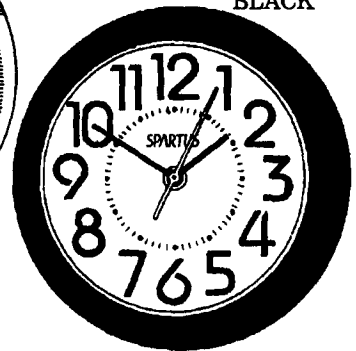

Our Discount Price: **\$8.95!!**
2 or more at \$7.95 each!!

#551 JR.

OFFICE/SHOP/SCHOOL CLOCK!

This molded **BLACK** or **WHITE** color case is 10" in diameter with 1 1/4 depth, has all black numbers with black hands. Clean white, easy-to-read dial. Quartz (battery operated) movement uses 1 'AA' battery. This clock is large enough for most office, shop or school uses. **ONE YEAR GUARANTEE**. Retail: \$19.95

Our Discount Price **\$10.95!**

WATCH BATTERIES:

For our **DELWEACO** Pocket Watches. #395 Eveready: Complete with battery and installation instructions: **\$2.00 ea.**
 #392 (Most common for the LCD watches) **\$1.50 ea**
 #364, 377, 387, 389, 393, 396 **\$2.00 ea**
 #301, 357, 343, 344 **\$2.50 ea**

CLOCK or SHAVER BATTERIES:

We have the high quality **ALKALINE** type ONLY.. Will not leak
 'AA' 2 pack **\$1.00 pack**

POCKET WATCH STRAPS:

NYLON - **\$1.50 each** - 4 for **\$5.00** - 12 for **\$12.00!**
Braided LEATHER/sewn ends - **\$1.50 ea** **\$11.00 dozen!**

WHITE

SPARTUS

BLACK

New **VIVA BLACK** or **WHITE** rim case, easy to read white dial with large black numbers. 8-1/2 overall diameter, 6-1/2 dial. Battery operated, quartz movement accurate to 1 second per day! Uses 1 'AA' battery (not included). Alkaline type battery will last about 2 years! The **WHITE** clock is ideal for the kitchen, bath, utility room, etc. Matches any decor. The **BLACK** rim case is ideal for the office or shop, etc. **FIVE YEAR Spartus GUARANTEE!** Retail: \$10.95