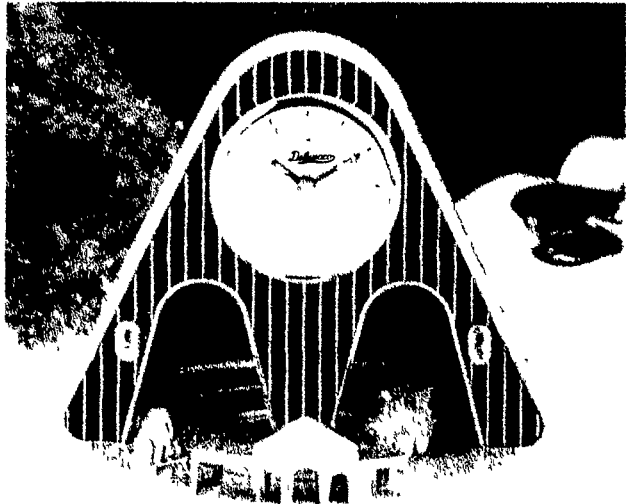

#8104 Action TRAIN Alarm Clock!

by

Delweaco

If you remember the old steam engine going down the track with the 'drivers' chugging away, the whistle screaming, and the bell 'ding-dong' ing; you will be amazed at this latest edition to our DELWEACO line of mantle, alarm, and novelty clocks!

When this alarm goes off, the miniature steam engine goes round and round, in and out of the round house; the whistle blows (VERY realistic!), the red and green lights blink on and off on each side of the station; and the bell clangs and clangs, the drivers chug-chug! Sounds exactly like the old steam engines used to! You will be very impressed with the sound of this toy train! YOU MUST SEE AND HEAR THIS ONE!! NOTE: This is NOT A TOY although my grandchildren love to watch the train go round and round and listen to the bell, the whistle, and the rumble of the drivers! I promise you it will wake you in the morning. Very loud.. Do not use as an alarm if you scare out of sleep etc., as we said before, it is LOUD! The clock movement is our quartz movement, accuracy to + or - 3 minutes a year. Uses 3 'AA' Alkaline batteries. (not included.). Silver and black finish case is 8" tall and 7" circumference. Dial is 2 1/4" round with black numbers and hands. Our ONE YEAR GUARANTEE!. Suggested Retail: \$49.95.