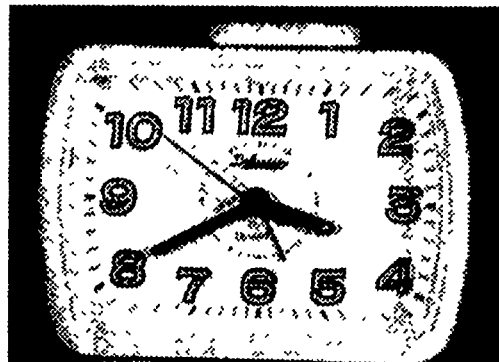

Delweaco ALARM CLOCKS

**OUR TWO POPULAR ALARMS - NOW BACK IN STOCK!
WITH IMPROVEMENTS!**

NOW! IN STOCK-IMMEDIATE SHIPMENT! Our NEW IMPROVED model #3112ZA and #1106B/A. Both of these alarms have a revision with manufacturing improvements for better reliability!! We ran out of these due to the delay in getting all the revisions made. Thanks for waiting!! SAME LOW PRICE!

OUR MOST POPULAR ALARM!! #3112Z/A *Delweaco* SNOOZE ALARM!

This new battery alarm is 4 1/2 X 3 1/2 X 2 1/4", has a LIGHT, a LOUD ascending Beeper, and is very easy to read, even at night! White dial, luminous numbers, black hands, sweep second hand, and set hand. Case is Black back and White front, white trim. Top shut-off button. Snooze is activated by pressing the Light button. This makes for trouble free and positive light and snooze activation! The Beeper is loud enough to wake the soundest sleeper, yet starts soft for those who wake easy! Uses 1 'AA' battery (not included-see below). Our ONE YEAR WARRANTY! Retail: \$24.95

They will not leak and will maintain a higher voltage level for a longer time.

BELL QUARTZ ALARM by *Delweaco*

#1106B/A Has the BELL Alarm is made for those who need a LOUDER, NOISIER ALARM! Size is 5 x 3 1/2 x 2" deep. Dependable quartz movement uses 1 'C' battery (not included). Very easy-to-read WHITE dial with black/luminous numbers, black luminous hands, red sweep hand, green alarm hand. The loud ROTARY BELL WILL WAKE EVEN THE SOUNDEST SLEEPER! Top shut-off. Press the button on the back of the alarm and LIGHT comes on! Built to last. Has our ONE YEAR GUARANTEE, and we will service this alarm clock here in our shop in the years ahead! Many alarms now-a-days are not serviceable, but ALL the DELWEACO series alarm clocks are fully serviceable! Case comes in black case with white front. OUR ONE YEAR GUARANTEE. Retail: \$24.95