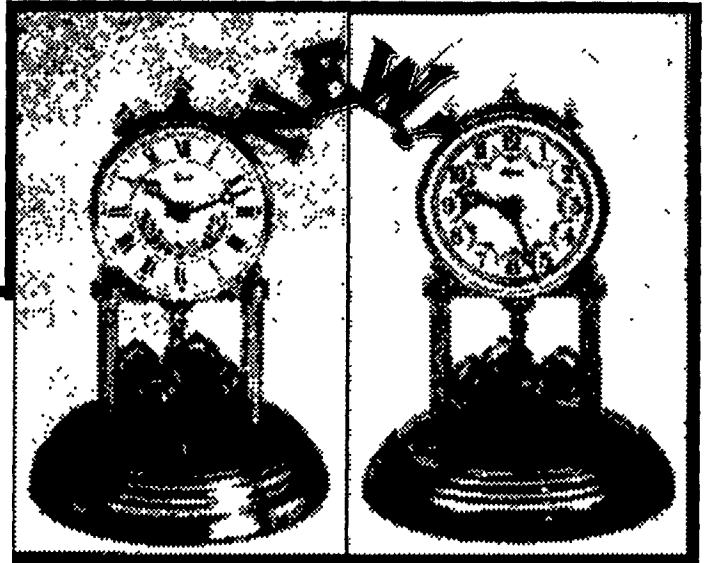

WESTMINSTER & BIM/BAM WALL CLOCK!

Model #70311/ M or W   Size: 10-1/4" X 21-1/2"

NOW! In regular Arabic NUMBERS!

This clock is **GERMAN MADE**, 4/4 QUARTZ, battery operated, Westminster 4/4 chimes and Bim/Bam strike.. The wood cabinet is in walnut finish with an easy to read white dial with black numbers and hands! The quartz pendulum movement is a full 4/4 Westminster Chime; chimes each quarter hour; after chimes on the full hour, it will then strike the correct time! Beautiful medium Walnut OR Mahogany finish. Front glass door covers a polished brass pendulum. Runs on 2 'C' batteries (included). Measures 10-1/4 x 21-1/2" tall. Our **TWO YEAR GUARANTEE**. Suggested Retail Price: $199.

Our Introductory Sale: **$79.95!**

NOW! ALSO
AVAILABLE IN
MAHOAGANY or
MEDIUM WALNUT
FINISH!
NEW ARABIC DIAL
AS ASKED FOR!

Specify
70311/W for the
MEDIUM WALNUT
FINISH

70311/M for the
MAHOAGANY FINISH

ANNIVERSARY Quartz Clock! >

GERMAN MADE. (Do not confuse with the cheaper made in China.) Brass color base and accents. Glass dome, black numbers and hands. Quality quartz movement runs on 'AA' battery (included). **REVOLVING BALLS** in lower half through the clear dome! Easy to read dial in either Arabic (shown at left -numbers) or Roman (shown at right-numerals). 9" X 6-1/4". **TWO YEAR WARRANTY.** Suggested Retail: $49.95

Specify: #84A for Arabic Dial
                  #84R for Roman dial

SAVE $10. Christmas Sale: $19.95!

ATOMIC QUARTZ ACCURACY!